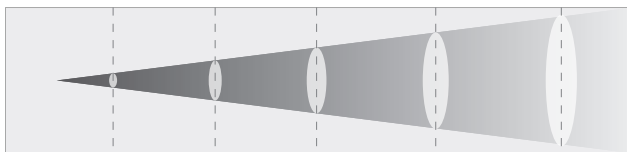

EC7 Par IP

COMPACT SIZE; COLOSSAL POWER

Featuring 7 × 50W RGBWW LEDs, this fixture redefines the balance between output efficiency and light quality.

Its compact 6.6 kg weight delivers more than 6100 lumens, together with a 10x zoom range from 4.3° to 51°.

With a dedicated CCT channel, it offers precise adjustment from 2800K to 8000K while sustaining 90+ CRI throughout the range.

Smooth dimming. Strong output. Vivid color. Silent operation.

Built for flexibility and refined performance, it is the ideal solution for creating atmosphere, adding depth, and shaping visual impact in any setting.

Color Mixing

Beam Angle 4.3°

Distance(m)	3	5	7	10	20
Lluminance(Lux)	79200	28512	14547	7128	1782

Beam Angle 51°

Distance(m)	3	5	7	10	20
Lluminance(Lux)	1850	666	340	167	42

PHOTOMETRICS

Light Source	7*50W RGBWW LED
Color Temperature	2800K ~ 8000K
Output	6100Lm
CRI	Ra≥90, R9≥90
Zoom Range	4.3°-38.6°
LED Life	30000H

KEY FEATURES

PAN	/
TILT	360°(manual)
Color System	RGBW
Zoom	4.3°-51°
Strobe	1-30HZ
Dimmer	0-100% Linear dimming,4 dimming curves
Frequency	600Hz.1.2KHz.4KHz.6KHz.25KHz.2KHz

CONTROL

DMX Channel	6Ch1/6Ch2/8Ch/13Ch1/13Ch2/14Ch/17Ch/HSV
DMX connections	3Pin(or 5Pin) XLR IN/OUT, linking up to 32pcs
Display	1.3inch TFT display