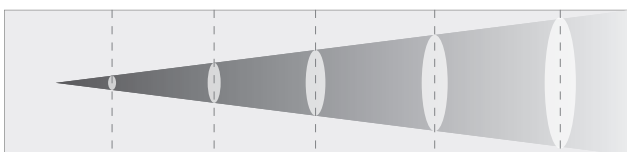

EC7 Par IP

COMPACT SIZE; COLOSSAL POWER

Featuring 7 × 50W RGBWW LEDs, this fixture redefines the balance between output efficiency and light quality.

Its compact 6.6 kg weight delivers more than 6100 lumens, together with a 10x zoom range from 4.3° to 51°.

Color Mixing

Beam Angle 4.3°

Distance(m)	3	5	7	10	20
Lluminance(Lux)	79200	28512	14547	7128	1782

Beam Angle 51°

Distance(m)	3	5	7	10	20
Lluminance(Lux)	1850	666	340	167	42

PHOTOMETRICS

Light Source	7*50W RGBWW LED
Color Temperature	2800K ~ 8000K
Output	6100Lm
CRI	Ra≥90, R9≥90
Zoom Range	4.3°-38.6°
LED Life	30000H

KEY FEATURES

PAN	/
TILT	360°(manual)
Color System	RGBW
Zoom	4.3°-51°
Strobe	1-30HZ
Dimmer	0-100% Linear dimming,4 dimming curves
Frequency	600Hz.1.2KHz.4KHz.6KHz.25KHz.2KHz

CONTROL

DMX Channel	6Ch1/6Ch2/8Ch/13Ch1/13Ch2/14Ch/17Ch/HSV
DMX connections	3Pin(or 5Pin) XLR IN/OUT, linking up to 32pcs
Display	1.3inch TFT display