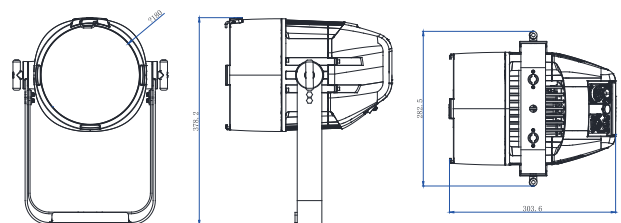

EC7 Par IP

COMPACT SIZE; COLOSSAL POWER

Featuring 7 × 50W RGBWW LEDs, this fixture redefines the balance between output efficiency and light quality.

Its compact 6.6 kg weight delivers more than 6100 lumens, together with a 10x zoom range from 4.3° to 51°.

Color Mixing

Beam Angle 4.3°

Distance(m)	3	5	7	10	20
Lluminance(Lux)	79200	28512	14547	7128	1782

Beam Angle 51°

Distance(m)	3	5	7	10	20
Lluminance(Lux)	1850	666	340	167	42

PHOTOMETRICS

Light Source	7*50W RGBWW LED
Color Temperature	2800K ~ 8000K
Output	6100Lm
CRI	Ra≥90, R9≥90
Zoom Range	4.3°-38.6°
LED Life	30000H

KEY FEATURES

PAN	/
TILT	360°(manual)
Color System	RGBW
Zoom	4.3°-51°
Strobe	1-30HZ
Dimmer	0-100% Linear dimming,4 dimming curves
Frequency	600Hz.1.2KHz.4KHz.6KHz.25KHz.2KHz

CONTROL

DMX Channel	6Ch1/6Ch2/8Ch/13Ch1/13Ch2/14Ch/17Ch/HSV
DMX connections	3Pin(or 5Pin) XLR IN/OUT, linking up to 32pcs
Display	1.3inch TFT display

POWER

Mains	200 ~ 240VAC, 50 ~ 60Hz
Power	253W@230V ; 260W@120V
Power Connections	8pcs@230V :4pcs@120V
Power Factor	0.99@120V :0.99@230V
Ambient	-20 ~ 45°

PHYSICAL

Dimension	376.3*303.6*282.5mm
Weight	6.6Kg
IP Rating	IP66
Cooling	Low noise waterproof fan
Housing	Die-cast aluminum alloy with matte black finishing
Installation	Sit-flat floor mounting, side hanging and flown mounting