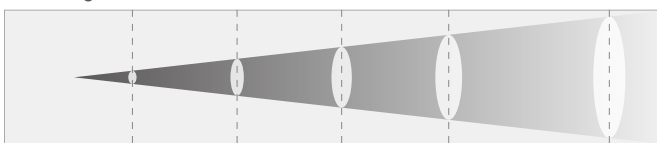

MC15FS

1500W IP66 Full Spectrum LED Moving Profile Beam, Spot, Wash, Profile 4-in-1

- 1500W 6-color LED engine
- Up to 34000lumens output
- Productive optics deliver consistent superior performance, continuously producing a 34000 lumen output at 5600K with CRI over 98
- Ultra-wide zoom range: 4.4°~51.5°
- Linear CCT: 1800K ~ 10000K
- Source-level HUE (magenta-green) adjustment
- Razor sharp shutter framing and elegant gobo shaping
- Extremely even spot with flawless field consistency
- Incorporating the latest advances in RGBCAM LED color-mixing
- X/Y coordinate to ensure consistent and accurate color reproduction across different fixtures
- Advanced calibration technology ensures high fidelity output and consistent color
- Featuring animation wheel, rotating gobo wheel and dual 4-f linear/circular prism
- Linear frost adjustable from light to heavy
- Nature-to-life color rendering: CRI:98, Ra:99, TM-30-15rf/rg 95/100, TLCI 99
- New ultra-linear 22-bit dimming guarantees smooth fades and flicker-free output
- Rapid, smooth, quiet pan/tilt rotation
- Reset-free absolute positioning
- Superpotent cooling system for whisper-quiet operation
- Rugged IP66 tour-graded construction for all-round protection for fixtures in any applications
- DMX512/RDM/SACN/Artnet
- NFC+Bluetooth+App integration enables seamless one-touch connection between palm-devices and fixtures for fixture setup, software upgrade, real-time error monitoring, and remote maintenance support

Color System

+Electronic Tint

+Electronic CTO

Rotating Gobo 1

Rotating Gobo 2

Frame Shutter

Animation

Beam Angle 4.4°

Distance (m)	10	15	20	25	30
Llluminance (Lux)	31036	13794	7759	4966	3448
Spot Diameter (cm)	77	115	154	192	231

Beam Angle 51.5°

Distance (m)	10	15	20	25	30
Llluminance (Lux)	7684	3415	1921	1229	854
Spot Diameter (cm)	241	361.5	482	602.5	723