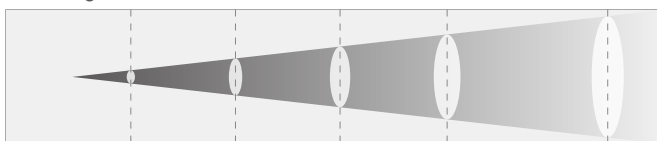

MC15FS

1500W IP66 Full Spectrum LED Moving Profile Beam, Spot, Wash, Profile 4-in-1

- 1500W 6-color LED engine
- Up to 34000lumens output
- Productive optics deliver consistent superior performance, continuously producing a 34000 lumen output at 5600K with CRI over 98
- Ultra-wide zoom range: 4.4°~51.5°
- Linear CCT: 1800K ~ 10000K
- Source-level HUE (magenta-green) adjustment
- Razor sharp shutter framing and elegant gobo shaping
- Extremely even spot with flawless field consistency
- Incorporating the latest advances in RGBCAM LED color-mixing
- X/Y coordinate to ensure consistent and accurate color reproduction across different fixtures
- Advanced calibration technology ensures high fidelity output and consistent color
- Featuring animation wheel, rotating gobo wheel and dual 4-f linear/circular prism
- Linear frost adjustable from light to heavy
- Nature-to-life color rendering: CRI:98, Ra:99, TM-30-15rf/rg 95/100, TLCI 99
- New ultra-linear 22-bit dimming guarantees smooth fades and flicker-free output
- Rapid, smooth, quiet pan/tilt rotation
- Reset-free absolute positioning
- Superpotent cooling system for whisper-quiet operation
- Rugged IP66 tour-graded construction for all-round protection for fixtures in any applications
- DMX512/RDM/SACN/Artnet
- NFC+Bluetooth+App integration enables seamless one-touch connection between palm-devices and fixtures for fixture setup, software upgrade, real-time error monitoring, and remote maintenance support

Color System

+Electronic Tint

+Electronic CTO

Rotating Gobo 1

Rotating Gobo 2

Frame Shutter

Animation

Beam Angle 4.4°

Distance (m)	10	15	20	25	30
Llluminance (Lux)	31036	13794	7759	4966	3448
Spot Diameter (cm)	77	115	154	192	231

Beam Angle 51.5°

Distance (m)	10	15	20	25	30
Llluminance (Lux)	7684	3415	1921	1229	854
Spot Diameter (cm)	241	361.5	482	602.5	723