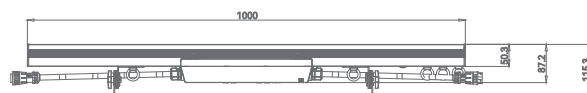

PHOTOMETRICS	
Light Source	120W
Fixture Output	2954 lm; with black diffuser:500lm Peak value: 6200lm
Illuminance	120Lux@3M
CCT	1800-8000K
CRI	CRI > 90
Beam Angle	134°
Field Angle	146°
Available Lens	Black flat diffuser, rectangular lens, rounded dome lens, tubular diffusor lens
LED Life	20000hrs

PHYSICAL	
IP Rating	IP65
Operating Ambient	- 15 ~ 45°C
Cooling	Passive
Housing	Aluminium, matte black finish
Dimension	1000 x 90 x 103.8 mm
Weight	3.4 kg
Mounting	Floor, flown

Beam Angle: 3.59°

Color

Front

Side

Bottom