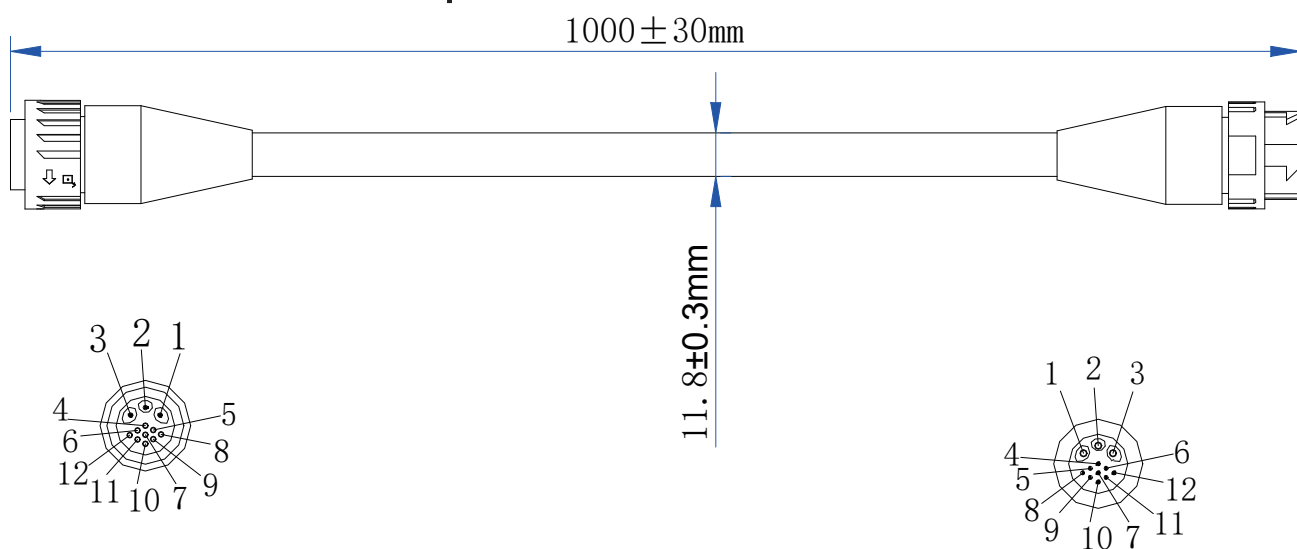

Extention Cable(optional)