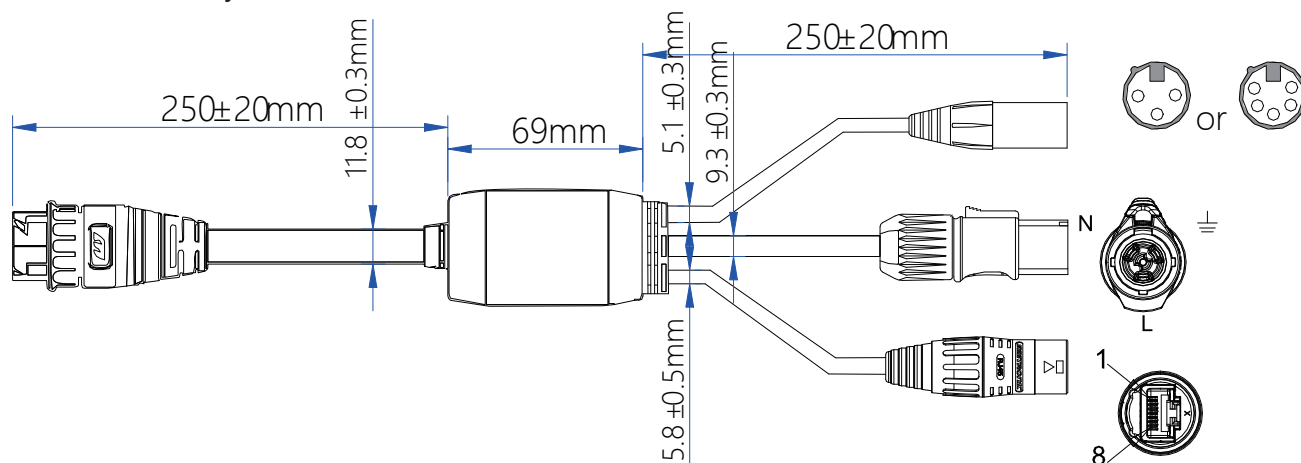

Power-Signal Adapting Cable

Comes with every 20 units