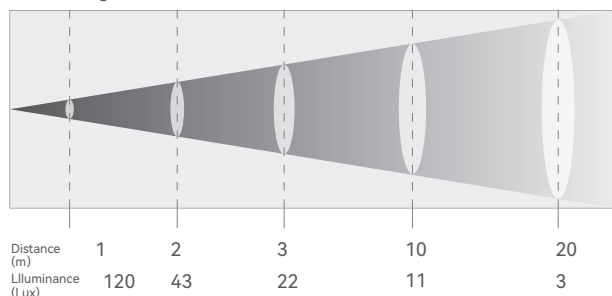

# Outdoor LED Pixel Strip

- 120W RGB LEDs, 50x1 matrix
- Four lens options:
  - Black matte flat diffusion panel(installed)
  - Rectangular block diffusion lens(optional)
  - Rounded dome diffusion tube(optional)
  - Tubular diffusor tube(optional)
- Endless possibilities for creative arrangement
- Optimized for pixel map and video effects
- Rugged proprietary locking system for easy interconnection with multiple units
- IP65 weather-proof construction
- DMX512, RDM, Art-Net control

PHOTOMETRICS	
Light Source	120W
Fixture Output	2954 lm; with black diffuser:500lm Peak value: 6200lm
Illuminance	120Lux@3M
CCT	1800-8000K
CRI	CRI > 90
Beam Angle	134°
Field Angle	146°
Available Lens	Black flat diffuser, rectangular lens, rounded dome lens, tubular diffusor lens
LED Life	20000hrs

PHYSICAL	
IP Rating	IP65
Operating Ambient	- 15 ~ 45°C
Cooling	Passive
Housing	Aluminium, matte black finish
Dimension	1000 x 90 x 103.8 mm
Weight	3.4 kg
Mounting	Floor, flown

Beam Angle: 3.59°

Color

Front