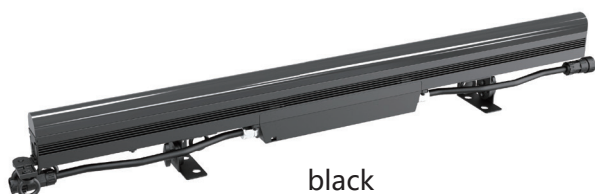

Round Filter(optional)

black