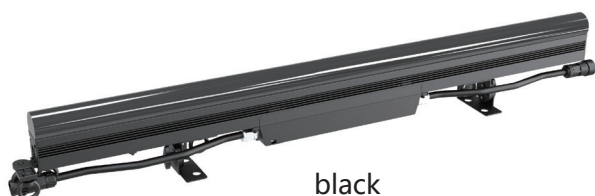

Half-Dome Filter(optional)

black