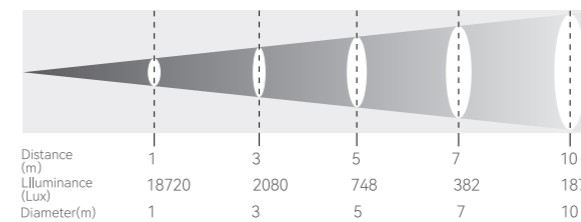

Beam Angle 50°