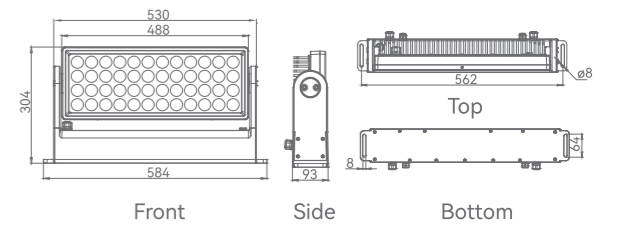

*Color
Ranger* @48A

COMPACT OUTDOOR WASH - RGBW

- 48 x 10W RGBW LEDs deliver 22K lumens of perfectly blended color
- Virtual color wheel and white color temperature presets from 2800 ~ 10000K
- Exquisite color rendition, Ra≥92, R9≥92
- 4 zone independent control of horizontal sections
- Selectable LED modulation for flicker-free output
- Ultra-linear 16-bit dimming technology for flawless color mixing
- Interchangeable beam shaping filters for precise control of light output
- Indestructible diecast body and tempered glass front panel
- RDM and DMX control
- Available optics: 8°, 15°, 25°, 45°, Included accessories: 60° Diffuser
- Optional accessories: Barndoors, diffusers (40°, 10x60°, 30x60°)

Color

Beam Angle 15°, 25°, 45°

15°	10	20	30	40	50
Distance (m)	10	20	30	40	50
Luminance (Lux)	2358	590	262	147	94
Diameter(m)	2.63	5.26	7.89	10.52	13.16

25°	10	20	30	40	50
Distance (m)	10	20	30	40	50
Luminance (Lux)	1296	324	144	81	52
Diameter(m)	4.44	8.87	13.3	35.82	22.17

45°	5	10	15	20	25
Distance (m)	5	10	15	20	25
Luminance (Lux)	1130	282	125	71	45
Diameter(m)	4.14	8.28	12.43	16.58	20.7

PHOTOMETRICS	
Light Source	480W RGBW LED
Output	20500lm
Lux	27900 Lux@3m(15°)
CCT	1800K~8000K
Available Optics	8°, 15°, 25°, 45°

KEY FEATURES	
Tilt	0 ~ 130°(manual)
Color System	RGBW
Pixel Mapping	4X12
Diffuser(optional)	20°/40°/50°/60°/10x30°/10x60°/30x60°
Strobe	0~30Hz
Dimmer	4 dimming curves, 10~100% variable

CONTROL	
Protocol	DMX512 /RDM
DMX Channel	4CH/6CH/10CH/16CH
Data Connection	IP XLR IN/OUT for DMX linking up to 32pcs

POWER	
Mains	100 - 240 VAC, 50/60 Hz
Power Connection	IP Power In/Out, linking up to 4pcs
Consumption	500 W@230V
Power Factor	0.95@230V