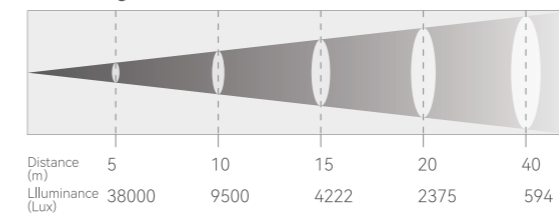

PHYSICAL	
Dimension	419 x 277x 510mm
Weight	20 kg
Cooling	Heat pipe cooling system with low noise fan
Accessories	Power cable

Color

Beam Angle 4°

Beam Angle 34°

EFFECT

DIAMONDBACK

LED BEAM STROBE WASH HYBRID BAR WITH TILT