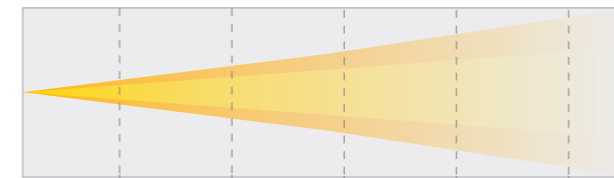

Color

Accessories

Egg Crate

Diffusor

Beam Angle 25°

Distance (m)	3	5	10	15	20
Illuminance (Lux)	1705	613	153	67.65	38.33
Diameter(m)	1.12	1.87	3.75	5.63	8.45

PHOTOMETRICS	
Light Source	60W RGBW LED
Output	2660lm(25°)
Lux	980Lux@3M (25°)
CCT	2200K~8000K
Color Rendition	Ra≥92, R9≥92
Beam Angle	25°
Available optics	6°、15°、25°、40°