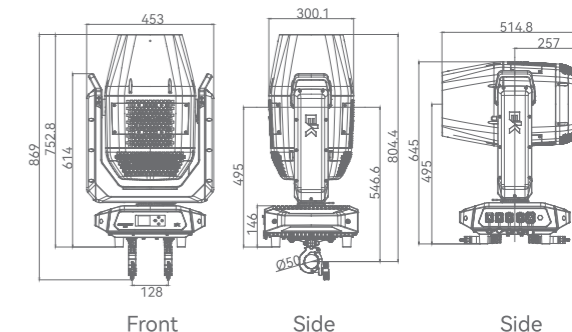

Beam Angle 1.5°