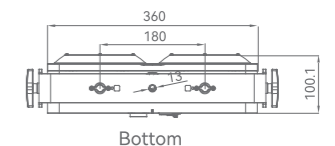

PHOTOMETRICS	
Light Source	147W COB LED
Fixture Output	10600 lm
Color Temperature	2800K
CRI	CRI≥90
LED Life	20000 hrs
Beam Angle	59°
Field Angle	98°

KEY FEATURES	
Pan	360°
LED Color	White
Strobe	0~30Hz
Dimming	0~100%

CONTROL	
Protocol	DMX512/RDM
DMX Channel	1CH/2CH/3CH/4CH/5CH/8CH
Data Connection	3pin(or 5pin) IP65 DMX In/Out linking up to 32pcs
Display	LCD display

POWER	
Mains	100 - 240 VAC, 50/60 Hz
Power Connection	PowerCON True 1 In/Out linking up to 15pcs
Consumption	140W @ 230V, 142W @ 120V
Power Factor	0.96 @ 230V, 0.99 @ 120V
Operating Temperature	-20°C~45°C

PHYSICAL	
Dimension	432 x 100 x 230 mm
Weight	7kg
Housing	Magnesium alloy, matte black finish
IP Rating	IP65