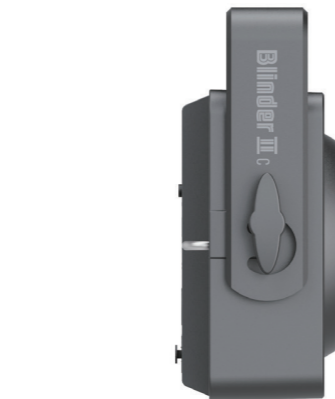

Blinder III c

FULL COLOR LED AUDIENCE BLINDER

- RGBA + WW LED color mixing system to deliver full range color
- 2800~10000K variable color temperature
- Emulated "red shift" to reproduce the classic incandescent effect
- Flicker-free output with selectable PWM frequency for worry-free video
- Rugged touring-grade design
- Onboard marcos make for easy programming of stunning effects
- DMX 512 and RDM control

PHOTOMETRICS	
Light Source	147W RGBA+WW LED
Output	6020lm, 590lux @ 3M(full on)
Color Temperature	2800~10000K
Color Rendering	Ra ≥90, R9≥90
TM-30-15rg/f	W:99/83
TLCI	W:67
Beam Angle	59.3°
Field Angle	100°
LED Life	Over 20K hrs

KEY FEATURES	
Tilt	360°(manual)
Color Mixing	RGBA
Strobe	0~30Hz
Dimming	4 dimming curves
PMW Frequency	600Hz/1200Hz/2000Hz/4000Hz/6000Hz/25KHz

CONTROL	
Protocol	DMX512, RDM
Data Connections	5pin (or 3pin) XLR for DMX
DMX Channel	1CH/5CH/7CH/10ch1/10ch2/12CH/13CH/15CH/28CH
Onboard Menu	LCD with display flip function

POWER	
Mains	100~240VAC, 50 ~ 60Hz
Power Connections	Seetronic PowerCon In/Out
Consumption	122W@230V
Power Factor	0.94 @230V
Ambient Tempt.	0 ~ 40°

PHYSICAL	
Housing	Die-cast aluminium with matte black finishing
Cooling	Passive
IP Rating	IP28
Dimension	415*93.7*231.7mm
Weight	3.6kg

COLOR SYSTEM

Beam Angle 3°

Distance (m)	3	5	10	15	20
Diameter(cm)	342	569	1139	1708	2278
Lux(lx)	591	213	53	24	13