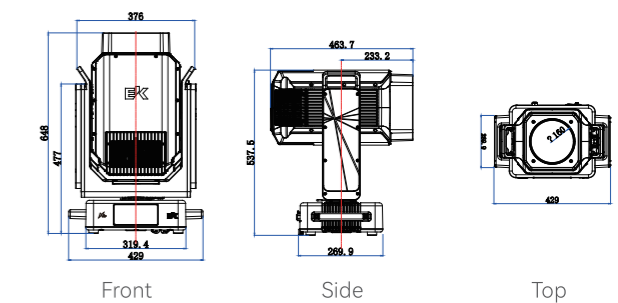

PHYSICAL

Dimension	429*270*661mm(Integrated-Foldable-Clamp)
Weight	29.3kg
IP Rating	IP66
Cooling	Heat pipe and low noise IP fan
Accessories	Omega Bracket, Power Cable

正视图

侧视图

顶视图

K_x→100⁺

HRI LED MOVING HEAD LIGHT

PHYSICAL

Dimension	429*270*648.5mm
Weight	27.8Kg
IP Rating	IP66
Cooling System	Low noise IP fan
Housing	Diecast magnesium with matte black finish

480W MOVING HYBRID WITH CMY

- True beam, spot and wash hybrid with no compromise in each mode
- Equipped with PHILIPS 480W 6500K HID lamp
- Stunning output of up to 20000lux @ 50 meters
- Three-wheel CMY color mixing system (CMY + 15 filters)
- Dual gobo wheel (19 fixed gobo + 8 interchangeable rotating gobo)
- Flawless brightness and color consistency from spot center to edge
- Dual 4- and 8-facet prism can be combinable to create interesting looks of gobo
- Rich features in a lightweight and compact package
- DMX and RDM control