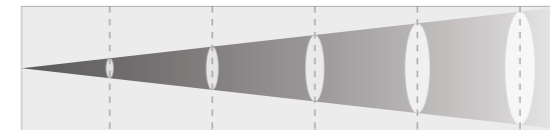

Beam Angle 3.8°

Distance (m)	5	10	15	20	25
Luminance (Lux)	340800	85200	37867	21300	13632