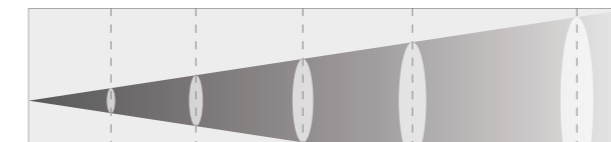

Color

Roatating Gobo

Fixed Gobo

Framing Shutter

Animation

Beam Angle 5°

Distance (m)	5	10	15	20	30
Llluminance (Lux)	90000	22500	10000	5625	2500
Diameter(m)	0.43	0.87	1.3	1.74	2.58

Beam Angle 50°