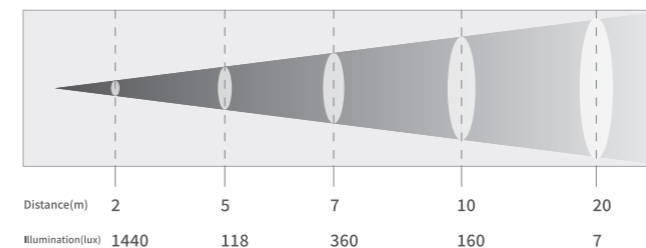

COLORS

Beam Angle 135°

PHOTOMETRICS	
Light Source	1260W RGBWW 4-in-1 LED
Output	Continuous:14000L; mInstant:87650Lm
Illumination	1440Lux@2m
CCT	1800-10000k
CRI	Ra ≥ 90
Beam Angle	135°
Field Angle	163.5°
LED Lifespan	30000H