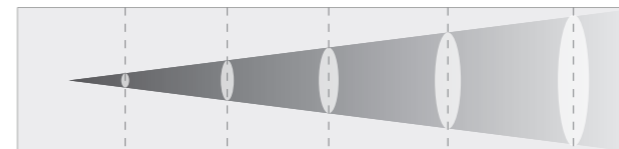

Beam Angle 37°

PHOTOMETRICS	
Light Source	7*30W RGBWW LED
Color Temperature	2800K ~ 8000K
Output	5100Lm
CRI	Ra≥90, R9≥90
Zoom Range	3.6°-37°
LED Life	30000H

KEY FEATURES	
TILT	360°(manual)
Color System	RGBW
Zoom	3.6°-50°
Strobe	1-30HZ
Dimmer	0-100% Linear dimming,4 dimming curves
Frequency	600Hz.1.2KHz.4KHz.6KHz.25KHz.2KHz

CONTROL	
DMX Channel	1Ch/5Ch1/5Ch2/7Ch/12Ch1/12Ch2/14Ch/17Ch/HSVCh
DMX connections	3Pin(or 5Pin) XLR IN/OUT, linking up to 32pcs
Display	1.3inch TFT display

POWER	
Mains	200 ~ 240VAC,50 ~ 60Hz
Power	253W@230V ; 260W@120V
Power Connections	8pcs@230V :4pcs@120V
Power Factor	0.99@120V :0.99@230V
Ambient	-20 ~ 45°

PHYSICAL	
Dimension	376.3*303.6*282.5mm
Weight	7.8Kg
IP Rating	IP66
Cooling	Low noise waterproof fan
Housing	Die-cast aluminum alloy with matte black finishing
Installation	Sit-flat floor mounting, side hanging and flown mounting