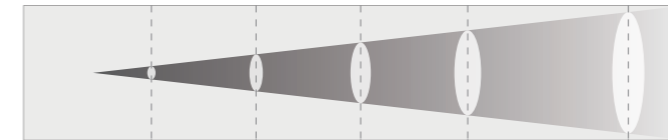

Color System

+Electronic Hue

+Electronic CTO

Rotating Gobo 1

Rotating Gobo 2

Frame Shutter

Animation

Beam Angle 4.4°

Beam Angle 52°

PHOTOMETRICS

Light Source	1500W 6-color LED engine
Output	Up to 34000Lm
Color temperature	1800-10000k
CRI	CRI:98,R9:99
LED Life	30000H
Beam Angle	4.4° ~ 52°

KEY FEATURES

PAN	540°
TILT	270
Color System	RGB-CAM+CMY+CTO+HUE+color wheel(4+open)
Gobo System	Rotating gobo wheel 1(6 gobos+open) Rotating gobo wheel 2(6 gobos+open)
Animation	Animation wheel with variable speed
Framing System	Single blade ±35°, system rotatable 180°
Frost	1°+5° 0 ~ 100% frost
Strobe	1~30Hz
Dimming	0~100%, 4 dimming curves, 22Bit
Prism	Bi-directional adjustable-speed 4 facet+linear prism