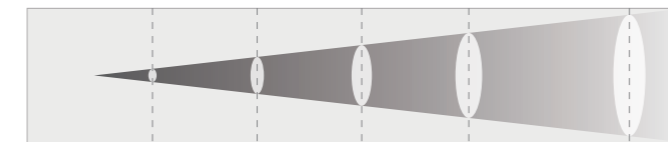

Color System

+Electronic Hue

+Electronic CTO

Rotating Gobo 1

Rotating Gobo 2

Frame Shutter

Animation

Beam Angle 4.4°

Beam Angle 52°

PHOTOMETRICS

Light Source	1500W 6-color LED engine
Output	Up to 34000Lm
Color temperature	1800-10000k
CRI	CRI:98,R9:99
LED Life	30000H
Beam Angle	4.4° ~ 52°

KEY FEATURES

PAN	540°
TILT	270
Color System	RGB-CAM+CMY+CTO+HUE+color wheel(4+open)
Gobo System	Rotating gobo wheel 1(6 gobos+open) Rotating gobo wheel 2(6 gobos+open)
Animation	Animation wheel with variable speed
Framing System	Single blade ±35°, system rotatable 180°
Frost	1°+5° 0 ~ 100% frost
Strobe	1~30Hz
Dimming	0~100%, 4 dimming curves, 22Bit
Prism	Bi-directional adjustable-speed 4 facet+linear prism