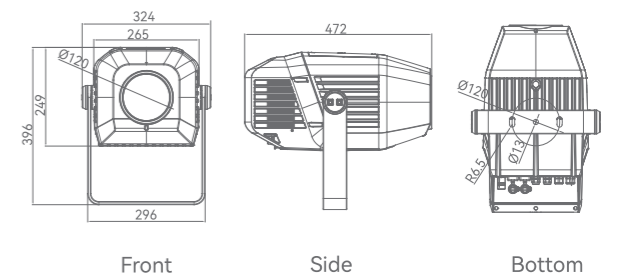

AURORA XGP750S

OUTDOOR ZOOMABLE LED GOBO PROJECTOR WITH CMY

- Staggering output up to 21000lumens
- Extremely even spot with flawless field consistency
- 6°~50°motorized zoom
- ultra-efficient proprietary optical system
- Dual gobo wheel and animation wheel combinable with prism for luscious effects
- CMY+CTO+color wheel for vibrant color mixing
- Indestructible weather-proof IP65 construction

Color

Roatating Gobo

Animation

CMY

Beam Angle 6°~50°

6°	1	3	5	7	10
Distance (m)	1	3	5	7	10
Lluminance (Lux)	1850000	205556	74000	37755	18500
Diameter(m)	0.105	0.31	0.52	0.73	1.04

50°	1	3	5	7	10
Distance (m)	1	3	5	7	10
Lluminance (Lux)	51300	5694	2050	1046	513
Diameter(m)	0.919	2.76	4.6	6.43	9.19

PHOTOMETRICS	
Light Source	White LED engine
Output	21000lm
Lux	74000Lux@5M(6°), 2050Lux@5M(50°)
CCT	6100K
Beam Angle	6°~50°

KEY FEATURES	
Color System	CMY+CTO+color wheel(6+high CRI filter+open)
Gobo System	Dual rotating gobo wheel
Animation	1 animation wheel
Zoom	6°~50°
Focus	Motorized focus
Frost	5°, 0~100% variable
Strobe	0~30Hz
Prism	Bi-directional rotating 4-facet prism

CONTROL	
Protocol	DMX512/RDM/Art-Net
DMX Channel	22CH
Data Connection	IP65 XLR IN/OUT for DMX linking up to 25pcs
Display	OLED display

POWER	
Mains	100 - 240 VAC, 50/60 Hz
Power Connection	IP65 power IN/OUT, linking up to 3pcs
Consumption	691W@230V, 710@120v
Power Factor	0.96@230V, 0.99@120V

PHYSICAL	
IP Rating	IP66
Operating Temperature	-10°C~45°C
Cooling	3DCV, IP65 noiseless fan for forced air
Housing	Die-cast magnesium
Dimension	514.5 x 324x 249 mm
Weight	24kg