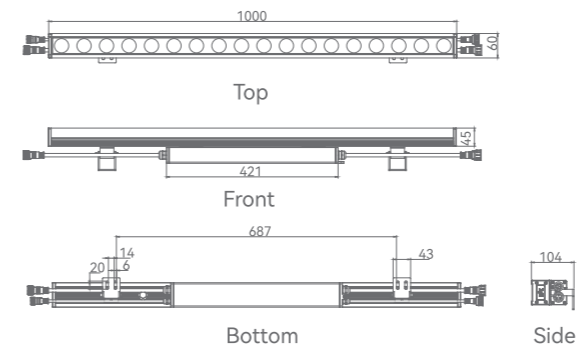

COLOR LINE PB72

FULL SPECTRUM ASYMMETRICAL · OUTDOOR

- RGBW LEDs deliver 2890 lumens of perfectly blended color
- Asymmetrical optics to produce an elliptical output for wide wallwasher
- Capable of a 10-meter throw
- White color temperature preset from 1800K~8000K
- Full spectrum output, ultra-smooth 16-bit dimming
- Flawless color consistency throughout the dimming curves
- DMX and RDM control

PHOTOMETRICS	
Light Source	RGBW LED
Output	2890lm
CCT	1800K~8000K
LED Life	20000hrs
Available optics	8°/15°/25°/40°/60°/D15 x 30°
Field Angle	21°/31°/52°/73°/96°/17 x 53°

KEY FEATURES	
Tilt	180°(manual)
Color System	RGBW+CMY+CTO
Strobe	0~30Hz
Dimmer	4 dimming curves, 0~100% variable

CONTROL	
Protocol	DMX512 /RDM
DMX Channel	4CH/6CH/10CH
Data Connection	IP XLR In/Out for DMX linking up to 25pcs

POWER	
Mains	100 - 240 VAC, 50/60 Hz
Power Connection	IP Power In/Out, linking up to 14pcs
Consumption	75W@230V, 77W@120V

PHYSICAL	
IP Rating	IP66
Operating Temperature	-10°C~45°C
Cooling	Passive
Housing	Extruded and die-cast aluminium
Dimension	1000x60x104mm
Weight	4.8kg