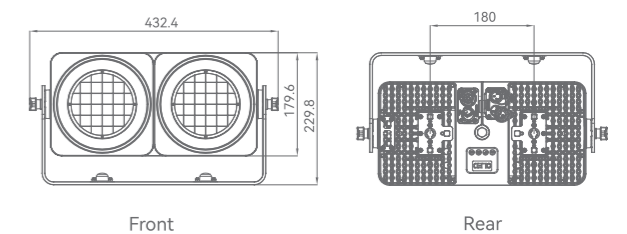

PHOTOMETRICS	
Light Source	147W COB LED
Fixture Output	10600 lm
Color Temperature	2800K
CRI	CRI≥90
LED Life	20000 hrs
Beam Angle	59°
Field Angle	98°

KEY FEATURES	
Pan	360°
LED Color	White
Strobe	0~30Hz
Dimming	0~100%

CONTROL	
Protocol	DMX512/RDM
DMX Channel	1CH/2CH/3CH/4CH/5CH/8CH
Data Connection	3pin(or 5pin) IP65 DMX In/Out linking up to 32pcs
Display	LCD display

POWER	
Mains	100 - 240 VAC, 50/60 Hz
Power Connection	PowerCON True 1 In/Out linking up to 15pcs
Consumption	140W @ 230V, 142W @ 120V
Power Factor	0.96 @ 230V, 0.99 @ 120V
Operating Temperature	-20°C~45°C

PHYSICAL	
Dimension	432 x 100 x 230 mm
Weight	7kg
Housing	Magnesium alloy, matte black finish
IP Rating	IP65