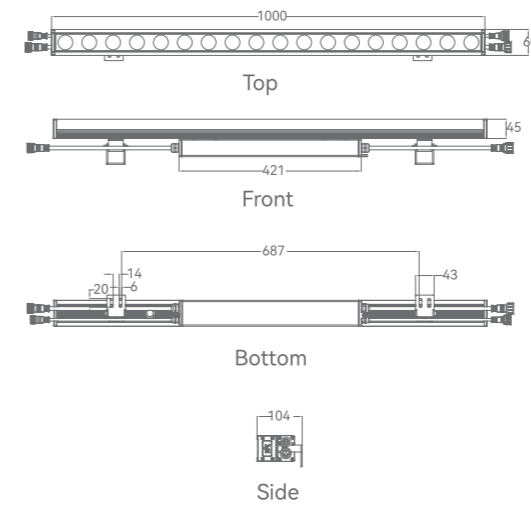

COLOR LINE PB120

FULL SPECTRUM ASYMMETRICAL · OUTDOOR

- 120W RGBW LEDs deliver 6000 lumens of perfectly blended color
- Asymmetrical optics to produce an elliptical output for wide wallwasher
- Capable of a 20-meter throw
- White color temperature preset from 2100K~8000K
- Full spectrum output, ultra-smooth dimming
- Flawless color consistency throughout the dimming curves
- DMX and RDM control