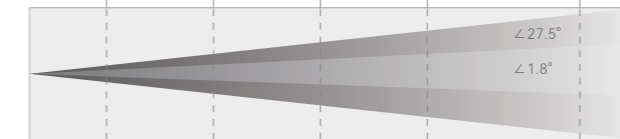

PHYSICAL	
Cooling	Low noise waterproof fan with heat pipe
Dimension	390 x 330 x 762 mm
Weight	38.5kg
IP Rating	IP66
Ambient	-10°C~45°C
Housing	Magnesium alloy, matte black finish

HYBRID

High output, fat and parallel beam; True beam, spot and wash hybrid with no compromise in each mode; Luscious gobo, vibrant color mixing, extremely even spot; Built-in bi-directional 4-facet and 8-facet prism which can be layered for creative gobo look; Tour-graded compact body with rich functions

Beam Mode (1.8°)

Diameter(m)	20	40	60	80	100
LUX	151000	37750	16780	9440	6040
Distance(m)	63	126	188	251	314

Beam Mode (27.5°)

Distance(m)	3	5	10	15	20
LUX	38200	13720	3440	1536	860
Diameter(cm)	160	266	533	800	1066