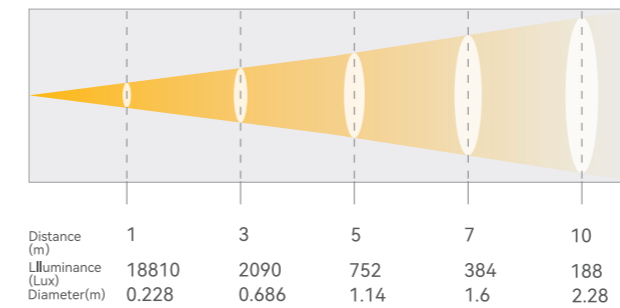

Beam Angle 10 x 30°