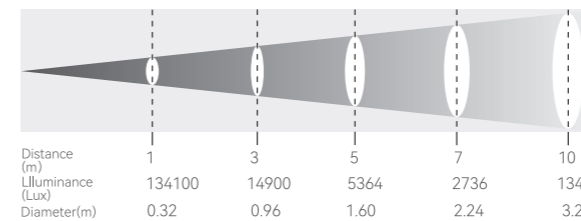

Beam Angle 19°