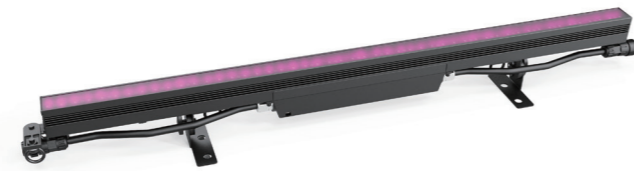

powerpixel Q50

Outdoor LED Pixel Strip

- 120W RGB LEDs, 50x1 matrix
- Four lens options:
  - Black matte flat diffusion panel(installed)
  - Rectangular block diffusion lens(optional)
  - Rounded dome diffusion tube(optional)
  - Tubular diffusor tube(optional)
- Endless possibilities for creative arrangement
- Optimized for pixel map and video effects
- Rugged proprietary locking system for easy interconnection with multiple units
- IP65 weather-proof construction
- DMX512, RDM, Art-Net control

PHOTOMETRICS	
Light Source	120W
Fixture Output	2954 lm; with black diffuser:500lm Peak value: 6200lm
Illuminance	120Lux@3M
CCT	1800-8000K
CRI	CRI > 90
Beam Angle	134°
Field Angle	146°
Available Lens	Black flat diffuser, rectangular lens, rounded dome lens, tubular diffusor lens
LED Life	20000hrs

KEY FEATURES	
Color System	RGB
Strobe	0 ~ 30Hz
Dimmer	4 dimming curves, 0~100% dimming

CONTROL	
Protocol	DMX512, RDM, Art Net
Art-Net Channel	15CH / 17CH / 30CH / 60CH / 300CH

POWER	
Mains	100 ~ 240VAC/50 ~ 60Hz
Power Connection	IP Power+DMX In/Out linking up to 20pcs
Consumption	120W@200V 120W@240V
Power Factor	0.94@240V 0.94@200V

PHYSICAL	
IP Rating	IP65
Operating Ambient	-15 ~ 45°C
Cooling	Passive
Housing	Aluminium, matte black finish
Dimension	1000 x 90 x 103.8 mm
Weight	3.4 kg
Mounting	Floor, flown