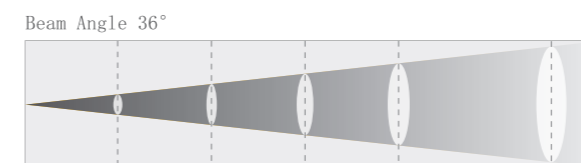

Distance (m)	1	3	5	7	10
Lluminance (Lux)	36740	3960	1423	750	369