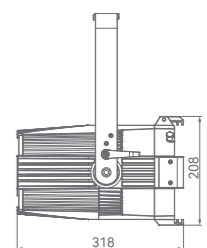

epar VW
INFINITI

Variable White COB LED PAR

- 150W RGBW LED par
- Variable white color temperature selection from 2800K ~ 6500K
- Ultra-linear dimming technology with 4 selectable dimming curves
- Detachable lenses for choice of medium or wide beam angles
- RGBW Chip On Board LED array produces brilliant colors and perfect whites
- Quiet operation suitable for studio use
- Flicker-free output with selectable PWM frequencies for worry-free video
- Double mounting bracket allows fixture to be flown or floor-mounted
- DMX and RDM control with optional W-DMX

Color

Beam Angle 24°

Distance (m)	1	3	5	7	10
Luminance (Lux)	26010	2890	1040	530	260
Diameter (cm)	43	128	213	298	425

Beam Angle 65°

Distance (m)	1	3	5	7	10
Luminance (Lux)	4410	490	176	90	45
Diameter (cm)	127	382	637	892	1274

PHOTOMETRICS

Light Source	150W RGBW LED
Luminous Flux	5700 lm (24°)
Illuminance	2900lux@ 3M (24°)
CRI	Ra≥ 90
CCT	2800K-6500K
Beam Angle	24° / 65°
Field Angle	41° / 99°

KEY FEATURES

Strobe	0-30 Hz
PWM Frequency	600 / 1200 / 2000 / 4000 / 6000 / 25000Hz
Dimming	4 dimming curves, 0~100% dimming

CONTROL

Protocol	DMX/RDM
DMX Channel	4CH / 6 CH / 10CH
Data Connection	3pin and 5pin XLR In/Out linking up to 32pcs
Display	1.3 inch LCD display with manual flipping

POWER

Mains	100 - 240 VAC, 50/60 Hz
Power Connections	PowerCon In/Out, linking up to 14pcs
Consumption	148W@230V, 152W@120V

PHYSICAL

Operating Temperature	-10°C~45°C
Cooling	Low noise fan for forced air
Housing	Die-cast aluminium, black finish
Dimension	450 x 316 x 208 mm
Weight	5.65kg
Accessory	65°interchangeable lens

top

Front

Side