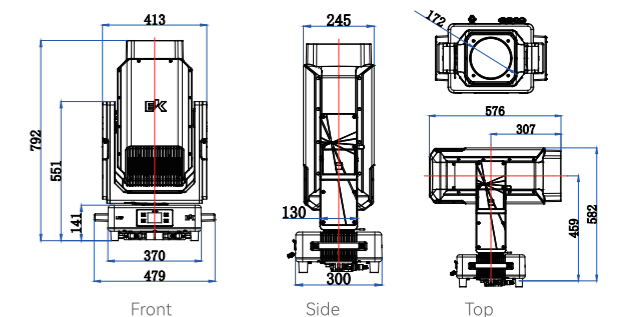

PHYSICAL

Dimension	517 x 365 x 856 mm
Weight	47.8kg
IP Rating	IP66
Cooling	Heat pipe and low noise IP fan
Accessories	Omega Bracket,Power Cable

MC10

1000W Full Spectrum LED Moving Profile Beam, Spot, Wash, Profile 4-in-1

PHYSICAL

Dimension	464*308*764mm(Foldable-Clamp)
Weight	34kg
Cooling	Heat pipe and low noise IP fan
Accessories	Omega Bracket, Power Cable

Front

Side

Top

MC6

Beam, Spot, Wash, Profile 4-in-1 650W 6-color LED engine

PHYSICAL

Dimension	479*300*792mm (with Omega bracket)
Weight	41kg
IP Rating	IP66
Cooling	Heat pipe cooling system with low noise fan
Accessory	Power cable, Omega bracket

LT6

600W IP66 High Output LED Moving Profile Beam, Spot, Wash, Profile 4-in-1

PHYSICAL

Dimension	429*270*661mm(Integrated-Foldable-Clamp)
Weight	29.3kg
IP Rating	IP66
Cooling	Heat pipe and low noise IP fan
Accessories	Omega Bracket, Power Cable

正视图

侧视图

顶视图

K_x→100⁺

HRI LED MOVING HEAD LIGHT