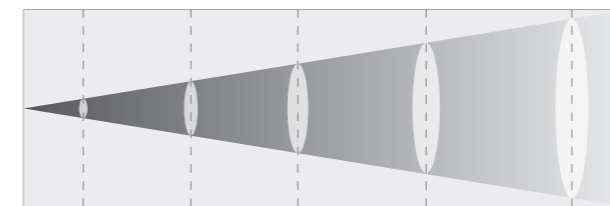

PHYSICAL	
IP Rating	IP65
Operating Ambient	-15 ~ 45°C
Cooling	Passive
Housing	Aluminium, matte black finish
Dimension	1000 x 90 x 103.8 mm
Weight	3.4 kg
Mounting	Floor, flown

Beam Angle: 3.59°

Distance (m)	1	2	3	10	20
Illuminance (Lux)	120	43	22	11	3