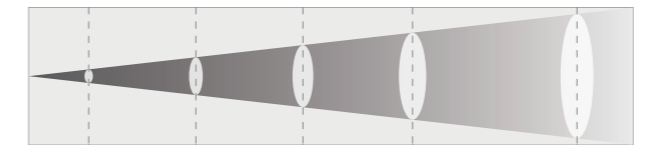

Color System

Rotating Gobo

Fixed Gobo

Framing Shutter

Animation

Beam angle 6°

Distance (m)	10	15	20	25	25
Luminance (Lux)	12300	5467	3075	1968	1367

Beam angle 51°