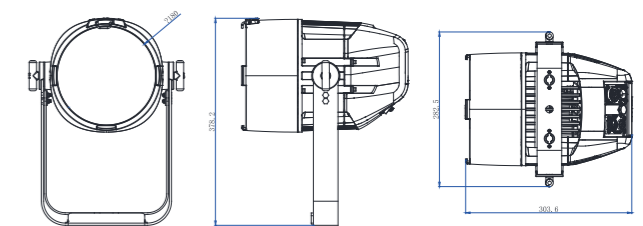

PHYSICAL	
Dimension	376.3*303.6*282.5mm
Weight	7.8Kg
IP Rating	IP66
Cooling	Low noise waterproof fan
Housing	Die-cast aluminum alloy with matte black finishing
Installation	Sit-flat floor mounting, side hanging and flown mounting