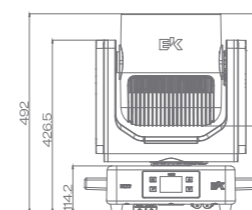

EC12

12*50W IP65 RGBW High Output LED Moving Wash Beam Wash Moving Head Light

- 12 x 50W RGBWW LED
- Up to 11100 lumens output
- Linear CCT: 2800K ~ 10000K
- Ultra-wide zoom range: 3.8° ~ 48°
- Exquisite color rendering: CRI > 93, R9 > 90
- RGBWW LED allows for creating saturated and pure color mixes
- Pixel-mappable LED control allows for two-layer foreground and background colors and effects
- Advanced calibration technology ensures high fidelity output and consistent color
- New ultra-linear 22-bit dimming guarantees smooth fades and flicker-free output
- Rapid, smooth, quiet pan/tilt rotation
- Rugged IP66 tour-graded construction for all-round protection for fixtures in any applications
- DMX512+Art-Net/sACN control
- NFC+Bluetooth+App integration enables seamless one-touch connection between palm-devices and fixtures for fixture setup, software upgrade, real-time error monitoring, and remote maintenance support

Color System

Beam Angle 3.8°

Distance (m)	5	10	15	20	25
Lluminance (Lux)	62000	15500	6889	3875	2480

Beam Angle 33°

Distance (m)	5	10	15	20	25
Lluminance (Lux)	1409.7	317	141	79	50

Front

PHOTOMETRICS

Light Source	12*50W RGBWW LED
Color Temperature	2800K-10000K
Lumen Output	Up to 11100LM
CRI	>93
Zoom Range	3.8°-48°
LED life	30000H

KEY FEATURES

PAN	540°
TILT	270°
Color System	RGBWW
Zoom	Beam angle 3.8°~33°, Field angle 5.4°~48°
Strobe	1-30HZ
Dimming	0-100% linear dimming, 22Bit

CONTROL

Protocol	DMX512/RDM/sACN/ArtNet/Bluetooth/APP/NFC
DMX Channel	16CH/34CH/31CH/60CH/82CH
Data Connections	3pin(or 5pin) XLR IN/OUT, linking up to 32pcs
Display	2.8 inch TFT display
Frequency	600Hz/1.2KHz/2KHz/4KHz/6KHz/25KHz
Built-in programs	Yes
Pixel Control	Single control

POWER