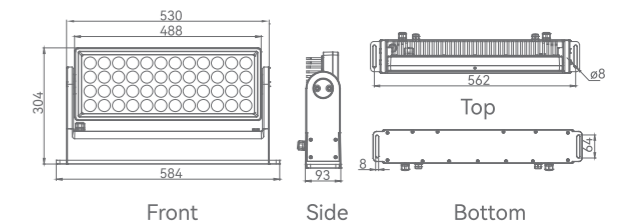

PHYSICAL	
IP Rating	IP65
Operating Temperature	-20°C~45°C
Cooling	Passive
Housing	Die-cast magnesium
Dimension	530 x314x 93mm
Weight	13kg

Color

Beam Angle 70°

Distance (m)	5	5	10	15	20
Luminance (Lux)	1000	250	111	63	28
Diameter(m)	3.83	7.66	11.49	15.32	22.95