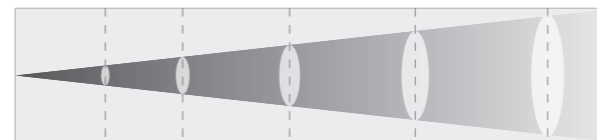

Beam Angle 3°