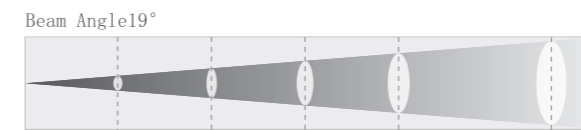

LED PROFILE SPOT HIGH POWER

- 200W LED engine available in WW(3200K) and CW(5700K) version
- Higher output than traditional 750W ellipsoidal reflector spotlight
- High CRI of over 95 for exquisite color rendering
- 4 dimming curves, ultra-efficient proprietary optical system
- Extremely flat field projection and flawless color consistency throughout whole dimming curves
- Flicker-free output and quiet operation suitable for studio use
- Rugged die-cast body and low-maintenance design
- Available fixed lens tubes:
  - 14° - 19° - 26° - 36° - 50° (not included)
- Available zoom lens tube:
  - 15°-30° or 25°-50° (not included)
- DMX control

PHOTOMETRICS	
Light Source	200W LED
Output	7550 lux @ 5 meters (warm white) 8340 lux @ 5 meters (cool white)
Color Temperature	3200K(WW)/5700K(CW)
CRI	CRI≥95 (WW) CRI≥92 (CW)
Beam Angle	19°/ 26°/ 36°/ 50°

KEY FEATURES	
ZOOM	Manual
Strobe	0-30 Hz
Dimming	4 dimming curves

CONTROL	
Protocol	DMX
DMX Channel	1CH / 2 CH/ 5CH
Data Connection	3pin(or 5pin) XLR In/Out for DMX
Display	OLED function menu with 4 navigation buttons

POWER	
Mains	100V-240V, 50/60 Hz
Power Connection	PowerCon In/Out
Consumption	205W
Operating Temperature	0°C~40°C

PHYSICAL	
Dimension	625 x 285 x 487 mm
Weight	7.1 kg
Cooling	Active(variable speed fan)
Housing	Die-cast aluminium with matte black finish