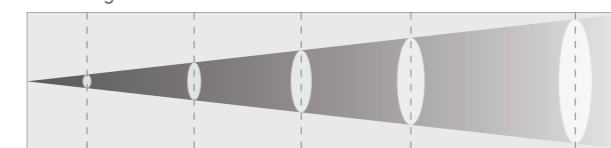

Color System

Rotating Gobo

Fixed Gobo

Frame Shutter

Animation

Beam Angle 3.3°

Distance (m)	5	10	15	20	25
Luminance (Lux)	158000	39500	17555	9875	6320

Beam Angle 52°

Distance (m)	5	10	15	20	25
Luminance (Lux)	2025	506	225	126	81

PHOTOMETRICS

Light Source	600W 6000K LED
Output	Up to 28000Lm
Color temperature	6000K~6200K
CRI	> 70
LED Life	30000H
Beam Angle	3.3~52°

KEY FEATURES