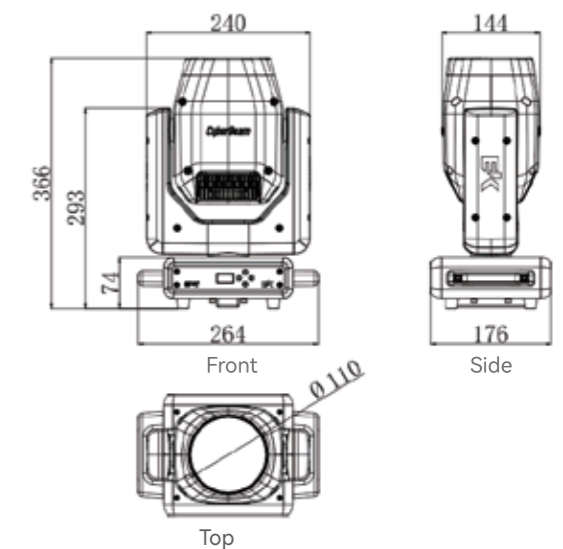

PHYSICAL

Dimension	264*176*366mm
Weight	7.0 kg
Cooling	Heat sink + noiseless fan
Housing	Flame-retardant nylon with matte black finish

Beam Angle 3.3°

Color System

WASH

RGBW LED array allows for creating saturated pure color mixes.