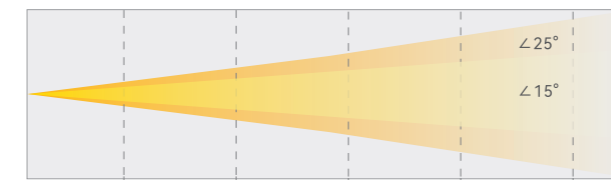

Color

Accessories

Egg Crate

Diffuser

Beam Angle 15°、25° RGBW (FULL)

15°					
Distance (m)	3	5	10	15	20
Illuminance (Lux)	4400	1584	396	176	99
Diameter(m)	0.83	1.39	2.79	4.18	5.58

25°					
Distance (m)	3	5	10	15	20
Illuminance (Lux)	1800	648	162	72	40
Diameter(m)	1.3	2.16	4.33	6.5	8.66