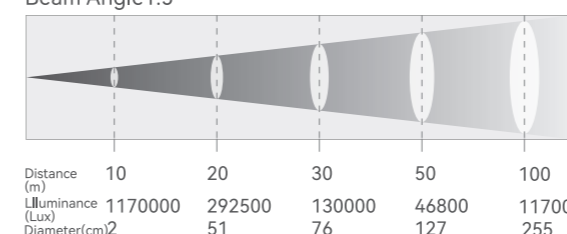

PHOTOMETRICS	
Light Source	MSD silver 420W LL, 6700K
Front Lens	200mm
Output	292500 lux @ 20 meters
CCT	6600K±500K
Lamp Life	3000hrs
Beam Angle	1.3°

KEY FEATURES	
Pan	540° (16bit resolution)
Tilt	270° (16bit resolution)
Color System	CMY+CTO 2700K+CTO 3200K+CTB+12 filters
Gobo System	1 fixed gobo wheel(19 + open)
Focus	Motorized focus
Frost	Frost glass lens
Strobe	0~9Hz
Dimming	0~100% variable
Prism	Bi-directional 8-facet and 24-facet prism

PHYSICAL	
IP Rating	IP66
Operating Tempt	0°C~45°C
Cooling	Heat pipe cooling system with low noise fan
Housing	Rugged die-cast magnesium housing
Dimension	263X455X703 mm
Weight	32kg
Accessory	Power Cable

COLOR

Fixed Gobo

Beam Angle 1.5°

CyberBeam

COOL BEAM

- Brightest LED moving beam in its class
- Tight, solid, consistent beams
- Infinite Pan/Tilt movement
- Fast, accurate positioning and whisper quiet operation
- Featuring color wheel and rotating 8-facet prism