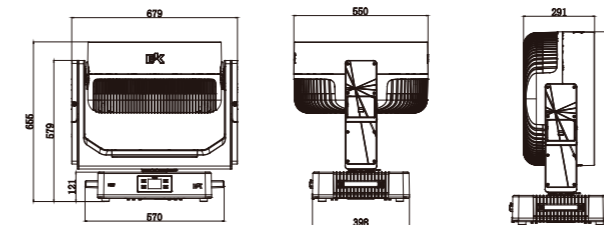

Color System

Beam Angle 3.8°

Distance (m)	5	10	15	20	25
Luminance (Lux)	340800	85200	37867	21300	13632

Beam Angle 35°

Distance (m)	5	10	15	20	25
Luminance (Lux)	11200	2800	1244	700	448

Front

Side

Top