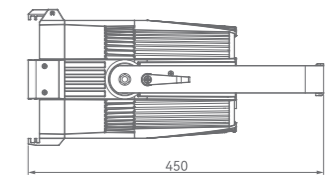

epar WW
MULTI

CW COB Par with exceptional CRI TLCI and R9 values

- High output and extremely accurate color rendering
- Interchangeable system of narrow, medium and wide lens
- Flicker-free output with delectable PWM frequencies
- Optional barndoors and media holders
- Quiet operation suitable for studio use
- Rugged die-cast body

PHOTOMETRICS	
Light Source	3200K COB LED
Output	12000 lm
Beam Angle	10° / 24° / 65°
Field Angle	24° / 40° / 95°

KEY FEATURES	
Strobe	0-30 Hz
PWM Frequency	600 / 1200 / 2000 / 4000 / 6000 / 25000Hz
Dimming	4 dimming curves

CONTROL	
Protocol	DMX/RDM (or W-DMX)
DMX Channel	1 CH/ 2 CH/ 3CH/ 6CH
Data Connection	3pin and 5pin XLR In/Out for DMX
Display	OLED function menu with 4 touch buttons

POWER	
Mains	100 - 240 VAC, 50/60 Hz
Power Connections	PowerCon In/Out linking up to 8pcs
Consumption	200W

PHYSICAL	
Operating Temperature	-10°C~45°C
Cooling	Low noise fan for forced air
Housing	Die-cast aluminium with black matter finish
Dimension	450 x 316 x 208 mm
Weight	5.4kg

Distance (m)	1	3	5	7	10
Luminance (Lux)	158400	17200	6192	3232	1584

Distance (m)	1	3	5	7	10
Luminance (Lux)	58050	6450	2322	1184	580

Distance (m)	1	3	5	7	10
Luminance (Lux)	11430	1270	457	233	114

Top