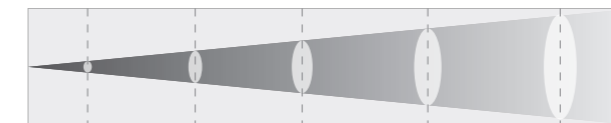

Beam Angle 12°