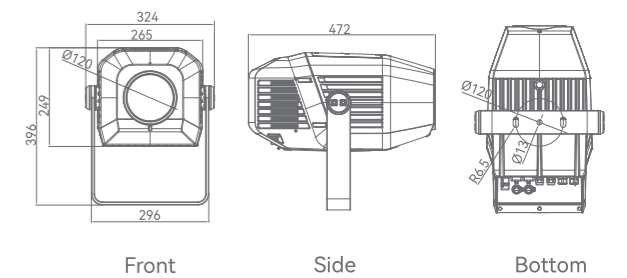

AURORA XGP 750P

OUTDOOR ZOOMABLE LED GOBO PROJECTOR WITH CMY AND FRAMING SYSTEM

- Staggering output up to 21000lumens
- 4x independent rotatable framing shutter system
- Extremely even spot with flawless field consistency
- 6°~50°motorized zoom
- ultra-efficient proprietary optical system
- Luscious gobo and animated effects
- CMY+CTO+color wheel for vibrant color mixing
- Indestructible weather-proof IP65 construction

Color

Roatating Gobo

Animation Framing Shutter CMY

Beam Angle 6°~50°

6°	1	3	5	7	10
Distance (m)	1	3	5	7	10
Lluminance (Lux)	1850000	205556	74000	37755	18500
Diameter(m)	0.105	0.31	0.52	0.73	1.04

50°	1	3	5	7	10
Distance (m)	1	3	5	7	10
Lluminance (Lux)	51300	5694	2050	1046	513
Diameter(m)	0.919	2.76	4.6	6.43	9.19

PHOTOMETRICS	
Light Source	White LED engine
Output	21000lm
Lux	74000Lux@5M(6°), 2050Lux@5M(50°)
CCT	6100K
Beam Angle	6°~50°

KEY FEATURES	
Color System	CMY+CTO+color wheel(7+open)
Gobo System	1 rotating gobo wheel(7+open)
Animation	1*rotating animation wheel
Framing System	±35° each blade individually controllable, ±60°system rotation
Zoom	6°~50°
Focus	Motorized focus
Frost	5°, 0~100% variable
Strobe	0~30Hz
Prism	Indexable rotating 4-facet prism with variable speed

CONTROL	
Protocol	DMX512/RDM/Art-Net
DMX Channel	28CH
Data Connection	IP65 XLR IN/OUT for DMX linking up to 25pcs
Display	OLED display

POWER	
Mains	100 - 240 VAC, 50/60 Hz
Power Connection	IP65 power IN/OUT, linking up to 2pcs
Consumption	770W@230V,790W@120V
Power Factor	0.96@230V, 0.99@120V

PHYSICAL	
IP Rating	IP66
Operating Temperature	-10°C~45°C
Cooling	Heat pipe with IP low noise fan for forced air
Housing	Die-cast magnesium
Dimension	514.5 x 324x 249 mm
Weight	24.5 kg