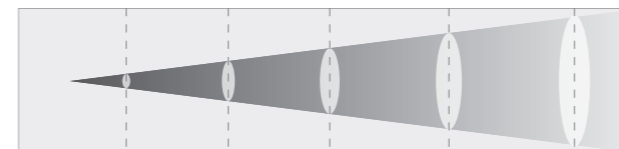

Beam Angle 3.6°