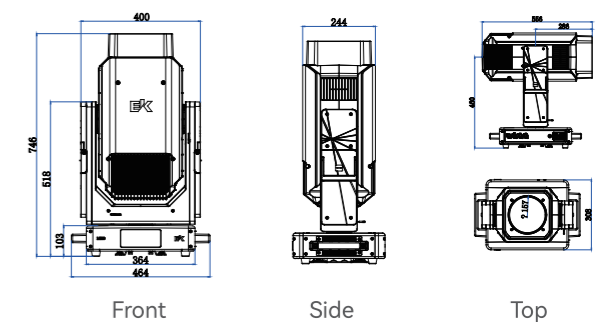

PHYSICAL

Dimension	517 x 365 x 856 mm
Weight	47.8kg
IP Rating	IP66
Cooling	Heat pipe and low noise IP fan
Accessories	Omega Bracket,Power Cable

MC10

1000W Full Spectrum LED Moving Profile Beam, Spot, Wash, Profile 4-in-1

PHYSICAL

Dimension	464*308*764mm(Foldable-Clamp)
Weight	34kg
Cooling	Heat pipe and low noise IP fan
Accessories	Omega Bracket, Power Cable

Front

Side

Top

MC6

Beam, Spot, Wash, Profile 4-in-1 650W 6-color LED engine