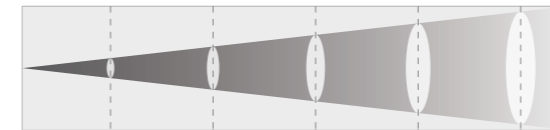

Color System

Beam Angle 3.8°

Distance (m)	5	10	15	20	25
Luminance (Lux)	340800	85200	37867	21300	13632

Beam Angle 35°

Distance (m)	5	10	15	20	25
Luminance (Lux)	11200	2800	1244	700	448

Front

Side

Top