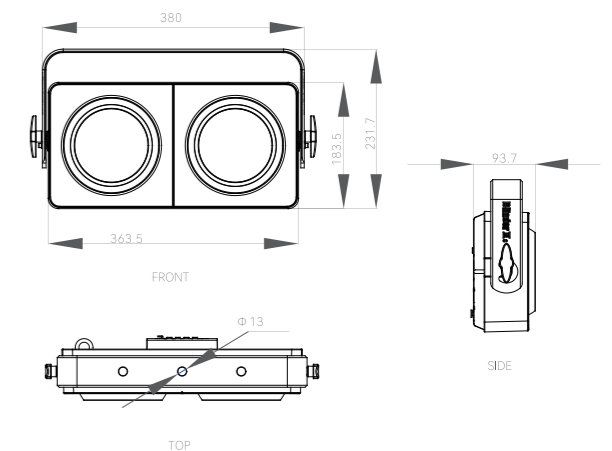

COLOR SYSTEM

Beam Angle 3°

Distance (m)	3	5	10	15	20
Diameter(cm)	342	569	1139	1708	2278
Lux(lx)	591	213	53	24	13