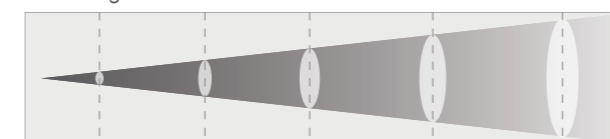

Beam Angle 3°

Distance (m)	3	5	10	15	20
Diameter(cm)	342	569	1139	1708	2278
Lux(lx)	591	213	53	24	13