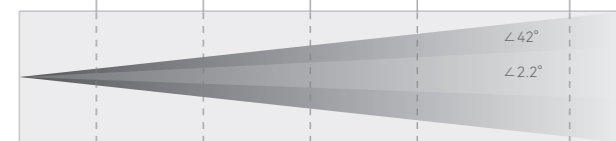

PHYSICAL

Dimension	429*270*648.5mm
Weight	27.8Kg
IP Rating	IP66
Cooling System	Low noise IP fan
Housing	Diecast magnesium with matte black finish

480W MOVING HYBRID WITH CMY

- True beam, spot and wash hybrid with no compromise in each mode
- Equipped with PHILIPS 480W 6500K HID lamp
- Stunning output of up to 20000lux @ 50 meters
- Three-wheel CMY color mixing system (CMY + 15 filters)
- Dual gobo wheel (19 fixed gobo + 8 interchangeable rotating gobo)
- Flawless brightness and color consistency from spot center to edge
- Dual 4- and 8-facet prism can be combinable to create interesting looks of gobo
- Rich features in a lightweight and compact package
- DMX and RDM control

Color

Roatating Gobo

Fixed Gobo

Beam Mode (2.1°)

Distance (m)	20	50	70	100	150
Lluminance (Lux)	130000	20800	10612	5200	2311
Diameter(cm)	72	180	252	360	540

Beam Mode (29°)

Distance (m)	3	5	7	10	15
Lluminance (Lux)	46900	16884	8614	4221	1876
Diameter(cm)	158	63	368	526	790

Spot Mode (2.2°)

Distance (m)	20	50	70	100	150
Lluminance (Lux)	31600	5056	2579	1264	562
Diameter(cm)	77	192	269	385	577

Spot Mode (42°)

Distance (m)	3	5	7	10	15
Lluminance (Lux)	5800	2088	1065	522	232
Diameter(cm)	229	381	534	763	1145