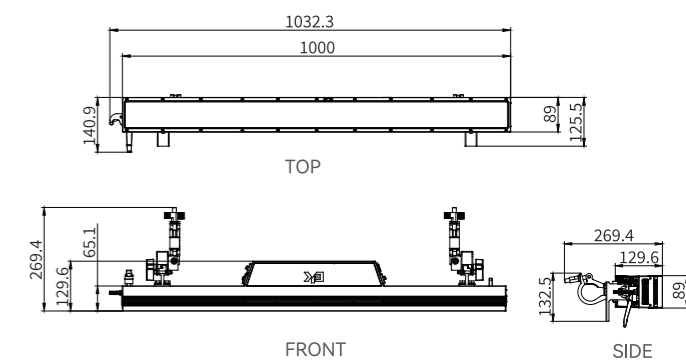

PHOTOMETRICS	
Light Source	1260W RGBWW 4-in-1 LED
Output	Continuous:14000L; mInstant:87650Lm
Illumination	1440Lux@2m
CCT	1800-10000k
CRI	Ra≥ 90
Beam Angle	135°
Field Angle	163.5°
LED Lifespan	30000H

KEY FEATURES	
Colour System	RGBW
Strobe	1~30Hz
Dimmer	0 ~ 100% Linear

CONTROL	
Protocol	DMX512/Art-Net
DMX Channel	4 basic modes/5 pixel modes/4 advanced modes
Data Connection	3pin or 5pin IP66 XLR for DMX In/Out; linking up to 32pcs
Display	1.3-inch OLED screen

POWER	
Mains	100 ~ 240VAC, 50 ~ 60Hz
Consumption	407W@230V; 463W@120V
Power Connection	7pcs@230V; 2pcs@120V
Ambient	-20°C ~ 45°C

PHYSICAL	
Dimension	1000*100*130mm
Weight	8Kg
IP Rating	IP66
Cooling	IP low noise fan
Housing	Magnesium alloy with matte black finish