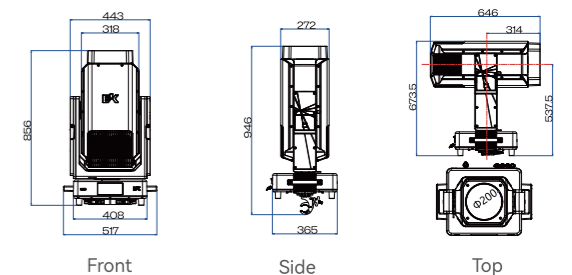

PHYSICAL

Dimension	517 x 365 x 856 mm
Weight	47.8kg
IP Rating	IP66
Cooling	Heat pipe and low noise IP fan
Accessories	Omega Bracket,Power Cable

MC10

1000W Full Spectrum LED Moving Profile Beam, Spot, Wash, Profile 4-in-1