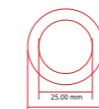

Rotating Gobo 2