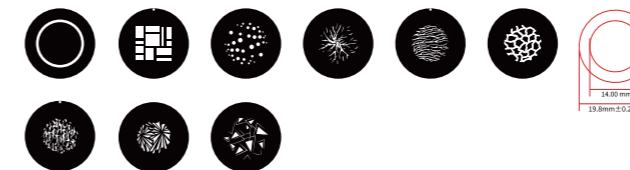

LT6

600W IP66 High Output LED Moving Profile Beam, Spot, Wash, Profile 4-in-1

- 600W 6000K LED engine
- Up to 28000lumens output
- Ultra-wide zoom range: 3.3° ~ 52°
- Razor sharp shutter framing and elegant gobo shaping
- Extremely even spot with flawless field consistency
- Incorporating the latest advances of color wheel+CMY+CTO system
- Featuring animation wheel, frost, rotating gobo wheel and dual 4-f linear/circular prism
- Linear frost adjustable from light to heavy
- New ultra-linear 22-bit dimming guarantees smooth fades and flicker-free output
- Rapid, smooth, quiet pan/tilt rotation
- Reset-free absolute positioning
- Rugged IP66 tour-graded construction for all-round protection for fixtures in any applications
- DMX512/RDM/sACN/Artnet
- NFC+Bluetooth+App integration enables seamless one-touch connection between palm-devices and fixtures for fixture setup, software upgrade, real-time error monitoring, and remote maintenance support

Color System

Rotating Gobo

Fixed Gobo

Frame Shutter

Animation

Beam Angle 3.3°

Distance (m)	5	10	15	20	25
Luminance (Lux)	158000	39500	17555	9875	6320

Beam Angle 52°

Distance (m)	5	10	15	20	25
Luminance (Lux)	2025	506	225	126	81

PHOTOMETRICS

Light Source	600W 6000K LED
Output	Up to 28000Lm
Color temperature	6000K~6200K
CRI	> 70
LED Life	30000H
Beam Angle	3.3~52°

KEY FEATURES