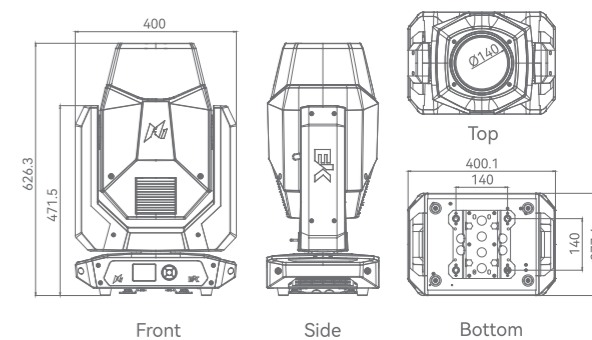

PHYSICAL

Dimension	429*270*661mm(Integrated-Foldable-Clamp)
Weight	29.3kg
IP Rating	IP66
Cooling	Heat pipe and low noise IP fan
Accessories	Omega Bracket, Power Cable

正视图

侧视图

顶视图

K_x→100⁺

HRI LED MOVING HEAD LIGHT

PHYSICAL

Dimension	400.1 x 277.4 x 650.9 mm
Weight	25 kg
Cooling	Low noise fan for forced air
Accessory	Power Cable

TERMINATOR 终结者

660W OUTDOOR MOVING HYBRID WITH CMY

IP66 · COMPACT · PUNCHY · VERSATILE

- Weather-resistant IP66 tour-grade construction
- Advanced optical design delivers groundbreaking luminous efficiency
- Features 180mm front lens and 1.68° narrow beam angle
- Extremely even spot with flawless field consistency
- CRI>90(with CRI enhancement filter)
- 1.68°~50° zoom(20x+)
- 3-wheel CMY (CMY + 15 filters) + CTO
- 1 rotating gobo wheel (8 interchangeable + open) and 1 fixed gobo wheel(18 + open)
- Bi-directional 8-facet and 4-facet prism
- DMX 512 and RDM control