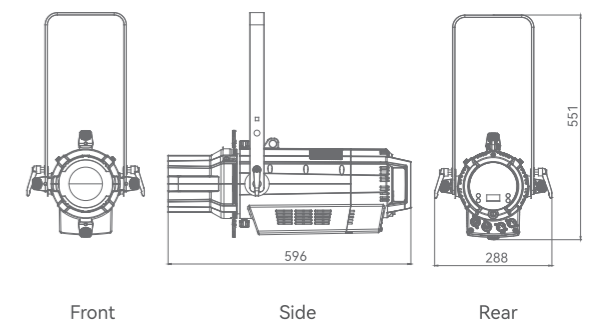

POWER

Mains	100V-240V, 50/60 Hz
Power Connection	PowerCon In/Out, linking up to 6pcs@230V, 3pcs@120V
Consumption	330W@230V, 335W@120V
Operating Temperature	-10°C~45°C

PHYSICAL

Dimension	596 x 288 x 551 mm
Weight	8kg
Cooling	Heat pipe cooling system with low noise fan
Housing	ADC12 with matte black finish
Accessory	Diffusion holder, power cable
Optional	14°/29°/26°/36°/50° fixed lens 15°~30° 25°~50° zoom lens, media holder, gobo holder