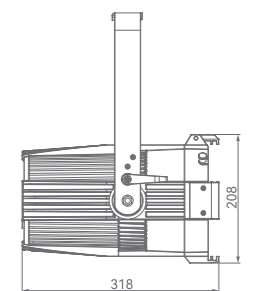

epar WW
MULTI

CW COB Par with exceptional CRI TLCI and R9 values

- High output and extremely accurate color rendering
- Interchangeable system of narrow, medium and wide lens
- Flicker-free output with delectable PWM frequencies
- Optional barndoors and media holders
- Quiet operation suitable for studio use
- Rugged die-cast body

PHOTOMETRICS	
Light Source	3200K COB LED
Output	12000 lm
Beam Angle	10° / 24° / 65°
Field Angle	24° / 40° / 95°

KEY FEATURES	
Strobe	0-30 Hz
PWM Frequency	600 / 1200 / 2000 / 4000 / 6000 / 25000Hz
Dimming	4 dimming curves

CONTROL	
Protocol	DMX/RDM (or W-DMX)
DMX Channel	1 CH/ 2 CH/ 3CH/ 6CH
Data Connection	3pin and 5pin XLR In/Out for DMX
Display	OLED function menu with 4 touch buttons

POWER	
Mains	100 - 240 VAC, 50/60 Hz
Power Connections	PowerCon In/Out linking up to 8pcs
Consumption	200W

PHYSICAL	
Operating Temperature	-10°C~45°C
Cooling	Low noise fan for forced air
Housing	Die-cast aluminium with black matter finish
Dimension	450 x 316 x 208 mm
Weight	5.4kg

Distance (m)	1	3	5	7	10
Luminance (Lux)	158400	17200	6192	3232	1584

Distance (m)	1	3	5	7	10
Luminance (Lux)	58050	6450	2322	1184	580

Distance (m)	1	3	5	7	10
Luminance (Lux)	11430	1270	457	233	114

Side