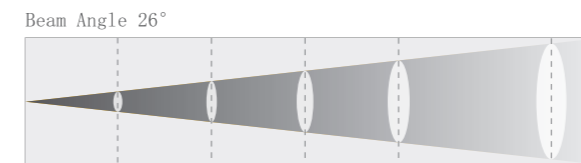

Distance (m)	1	3	5	7	10
Lluminance (Lux)	53846	5830	2050	1070	512