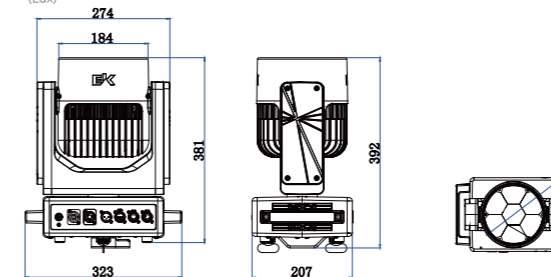

Front

Side

Top

PHOTOMETRICS

Light Source	7*50W RGBWW LED
Color Temperature	2800K-10000K
Output	Up to 7700lumen
CRI	>93
Zoom Range	3.8-51°
LED Life	30000H

KEY FEATURES

PAN	540°
TILT	247°
Color System	RGBWW
Zoom	Electronic zoom
Strobe	1-30HZ
Dimmer	0-100% Linear dimming, 4 dimming curves, 22 bit

CONTROL

Protocol	DMX512/RDM/sACN/ArtNet/Bluetooth/APP/NFC
DMX Channel	16CH/34CH/31CH/40CH/62CH
DMX connections	3Pin(or 5pin) XLTR IN/OUT, linking up to 32pcs
Display	240RGB*320 2.8 inch TFT display
Frequency	600Hz/1.2KHz/2KHz/4KHz/6KHz/25KHz
Built-in Programs	Yes
Pixel Control	Single control

POWER

Mains	100-240V, 50/60Hz
Power	230V@400W
Power Connections	PowerCon In/Out, Linking up to 4pcs@230V
Power Factor	230V@0.97
Ambient	-10 ~ 45°C

PHYSICAL

Dimension	323*207*381mm
Weight	9.7Kg
Cooling	Aluminum alloy heat sink with low noise fan
Housing	Black flame-retardant nylon with fiber reinforcement, spray-painted
Installation	Sit-flat floor mounting, side hanging and flown mounting

Accessories

standard equipment	Omega Bracket, Power Cable