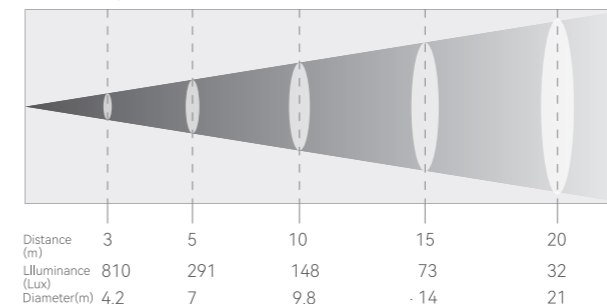

Alligator

DOUBLE-SIDED LED BW+ STROBE MOVING BAR WITH INFINITE PAN AND TILT

- 1400W RGBW+CW+WW LED
- White temperature presets: 2800K~8000K
- 3°~37° zoom range for the front main LED panel
- 70° wide beam angle for back strobe panel
- 7+28+7, total 42 individually controllable pixels
- Two-layer foreground and background colors and effects
- Onboard macros make for easy programming
- Endless possibility due to creative pixel arrangement
- DMX, RDM and Art-Net control

PHOTOMETRICS

Light Source	Front: 420W RGBW LEDs for main beam/wash cells; 280W WW+CW LEDs for two strobe strips; Rear: 700W RGBW LEDs
Fixture Output	18000lm(instant)
Output	Output:52000lux @ 3 meters (3°)
CCT	2800K ~ 8000K
LED Life	20000 hrs
Beam Angle	Front: 3° ~ 37°; rear: 70°
Field Angle	Front: 4° ~ 51°; rear: 124°

KEY FEATURES

PAN	Infinite
Tilt	Infinite
Color System	Front: RGBW+WW+CW; Rear: RGBW
Strobe	0~30Hz
Dimming	4 dimming curves, 0~100% variable

CONTROL

Protocol	DMX512/RDM/ArtNet
DMX Channel	26CH/50CH/84CH/98CH
Data Connection	3pin(or 5pin) XLR In/Out for DMX linking up to 32pcs; RJ45 In/Out for ArtNet
Pixel Mapping	Front: 7 RGBW pixels +28 individually controllable WW/CW segments Rear: 7 individually controllable RGBW segments
Display	2.83-inch TFT display with manual-flip function

POWER

Mains	100 - 240 VAC, 50/60 Hz
Power Connection	PowerCon In
Consumption	920W@230V(dynamic) 1500W@230V(instant)
Power Factor	0.96 @ 230V
Operating Temp	0°C~45°C

PHYSICAL

Dimension	713 x 244 x 451mm
Weight	27.1kg
Cooling	Low noise fan for forced air
Housing	Flame-retardant nylon + fiber
Accessory	Power Cable