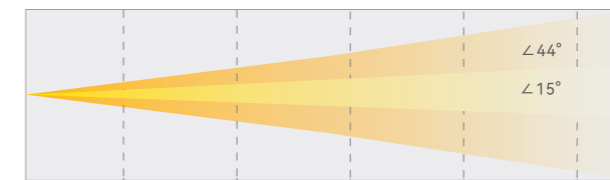

Beam Angle 15°、44°

15°					
Distance (m)	1	3	5	7	10
Lluminance (Lux)	53550	5950	2142	1092	535
Diameter(m)	0.25	0.76	1.26	1.76	2.52

44°					
Distance (m)	1	3	5	7	10
Lluminance (Lux)	7875	875	315	160	79
Diameter(m)	0.75	2.24	3.73	5.22	7.46

PHOTOMETRICS	
Light Source	White LED engine
Output	2860Lm
CCT	7750K
Beam Angle	15°~ 44°

KEY FEATURES	
Color System	Color wheel(7+open)
Gobo System	1 rotating gobo wheel(7+open)
Animation	1 animation wheel
Focus	Motorized focus
Strobe	0~30Hz
Dimming	0~100%

CONTROL	
Protocol	DMX512/RDM/W-DMX
DMX Channel	8CH/14CH
Data Connection	IP65 XLR IN/OUT for DMX linking up to 25pcs
Display	OLED display

POWER	
Mains	100 - 240 VAC, 50/60 Hz
Power Connection	IP65 power IN/OUT linking up to 23pcs
Consumption	91W@230V
Power Factor	0.92@230V, 0.99@120V

PHYSICAL	
IP Rating	IP66
Operating Temperature	-20° ~ 45°C
Cooling	Active
Housing	Die-cast magnesium
Dimension	245x 250.3 x257.5 mm
Weight	9.45kg