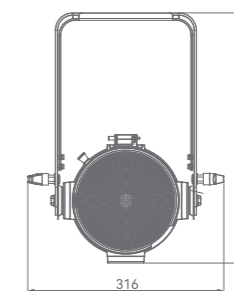

epar WW
MULTI

CW COB Par with exceptional CRI TLCI and R9 values

- High output and extremely accurate color rendering
- Interchangeable system of narrow, medium and wide lens
- Flicker-free output with delectable PWM frequencies
- Optional barndoors and media holders
- Quiet operation suitable for studio use
- Rugged die-cast body

PHOTOMETRICS	
Light Source	3200K COB LED
Output	12000 lm
Beam Angle	10° / 24° / 65°
Field Angle	24° / 40° / 95°

KEY FEATURES	
Strobe	0-30 Hz
PWM Frequency	600 / 1200 / 2000 / 4000 / 6000 / 25000Hz
Dimming	4 dimming curves

CONTROL	
Protocol	DMX/RDM (or W-DMX)
DMX Channel	1 CH/ 2 CH/ 3CH/ 6CH
Data Connection	3pin and 5pin XLR In/Out for DMX
Display	OLED function menu with 4 touch buttons

POWER	
Mains	100 - 240 VAC, 50/60 Hz
Power Connections	PowerCon In/Out linking up to 8pcs
Consumption	200W

PHYSICAL	
Operating Temperature	-10°C~45°C
Cooling	Low noise fan for forced air
Housing	Die-cast aluminium with black matter finish
Dimension	450 x 316 x 208 mm
Weight	5.4kg

Distance (m)	1	3	5	7	10
Luminance (Lux)	158400	17200	6192	3232	1584

Distance (m)	1	3	5	7	10
Luminance (Lux)	58050	6450	2322	1184	580

Distance (m)	1	3	5	7	10
Luminance (Lux)	11430	1270	457	233	114

Front