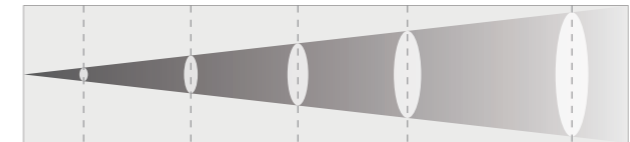

LT15

1500W IP66 High Output LED Moving Profile

Beam, Spot, Wash, Profile 4-in-1

- Up to 51000 lumens output
- Beam range: 3.7° ~ 52°
- Razor sharp shutter framing and elegant gobo shaping
- Extremely even spot with flawless field consistency
- Incorporating the latest advances of color wheel+CMY+CTO system
- Featuring animation wheel, frost, rotating gobo wheel and dual 4-f linear/circular prism
- Linear frost adjustable from light to heavy
- New ultra-linear 22-bit dimming guarantees smooth fades and flick-free output
- Rapid, smooth, quiet pan/tilt rotation
- Reset-free absolute positioning
- Rugged IP66 tour-graded construction for all-round protection for fixtures in any applications
- DMX512+RDM+sACN+Artnet control
- NFC+Bluetooth+App integration enables seamless one-touch connection between palm-devices and fixtures for fixture setup, software upgrade, real-time error monitoring, and remote maintenance support
- Rapid, smooth, quiet pan/tilt rotation
- Reset-free absolute positioning
- Rugged IP66 tour-graded construction for all-round protection for fixtures in any applications
- DMX512/RDM/SACN/Artnet
- NFC+Bluetooth+App integration enables seamless one-touch connection between palm-devices and fixtures for fixture setup, software upgrade, real-time error monitoring, and remote maintenance support

Color System

Rotating Gobo 1

Rotating Gobo 2

Framing Shutter

Animation

Beam Angle 3.7°

Distance (m)	5	10	15	20	25
Illuminance (Lux)	232000	58000	25778	14500	9280

Beam Angle 52°