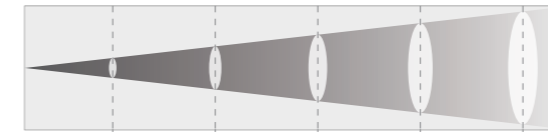

Color System

Beam Angle 3.5°

Distance (m)	5	7	10	15	20
Illuminance (Lux)	40000	20400	10000	4444	2500

Beam Angle 33.8°

Distance (m)	5	7	10	15	20
Illuminance (Lux)	950	488	238	106	59

Front

Side

Top