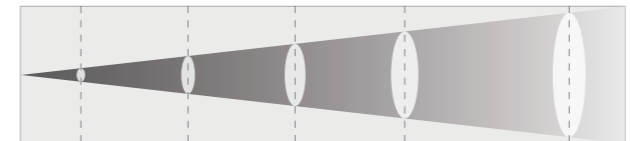

LT15

1500W IP66 High Output LED Moving Profile

Beam, Spot, Wash, Profile 4-in-1

- Up to 51000 lumens output
- Beam range: 3.7° ~ 52°
- Razor sharp shutter framing and elegant gobo shaping
- Extremely even spot with flawless field consistency
- Incorporating the latest advances of color wheel+CMY+CTO system
- Featuring animation wheel, frost, rotating gobo wheel and dual 4-f linear/circular prism
- Linear frost adjustable from light to heavy
- New ultra-linear 22-bit dimming guarantees smooth fades and flick-free output
- Rapid, smooth, quiet pan/tilt rotation
- Reset-free absolute positioning
- Rugged IP66 tour-graded construction for all-round protection for fixtures in any applications
- DMX512+RDM+sACN+Artnet control
- NFC+Bluetooth+App integration enables seamless one-touch connection between palm-devices and fixtures for fixture setup, software upgrade, real-time error monitoring, and remote maintenance support
- Rapid, smooth, quiet pan/tilt rotation
- Reset-free absolute positioning
- Rugged IP66 tour-graded construction for all-round protection for fixtures in any applications
- DMX512/RDM/SACN/Artnet
- NFC+Bluetooth+App integration enables seamless one-touch connection between palm-devices and fixtures for fixture setup, software upgrade, real-time error monitoring, and remote maintenance support

Color System

Rotating Gobo 1

Rotating Gobo 2

Framing Shutter

Animation

Beam Angle 3.7°

Distance (m)	5	10	15	20	25
Illuminance (Lux)	232000	58000	25778	14500	9280

Beam Angle 52°