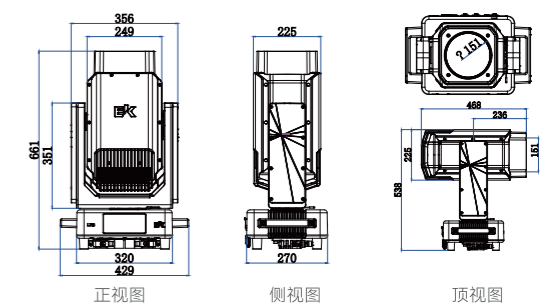

PHYSICAL

Dimension	517 x 365 x 856 mm
Weight	47.8kg
IP Rating	IP66
Cooling	Heat pipe and low noise IP fan
Accessories	Omega Bracket,Power Cable

MC10

1000W Full Spectrum LED Moving Profile Beam, Spot, Wash, Profile 4-in-1

PHYSICAL

Dimension	479*300*792mm (with Omega bracket)
Weight	41kg
IP Rating	IP66
Cooling	Heat pipe cooling system with low noise fan
Accessory	Power cable, Omega bracket

LT6

600W IP66 High Output LED Moving Profile Beam, Spot, Wash, Profile 4-in-1

PHYSICAL

Dimension	429*270*661mm(Integrated-Foldable-Clamp)
Weight	29.3kg
IP Rating	IP66
Cooling	Heat pipe and low noise IP fan
Accessories	Omega Bracket, Power Cable

正视图

侧视图

顶视图

K_x→100⁺

HRI LED MOVING HEAD LIGHT