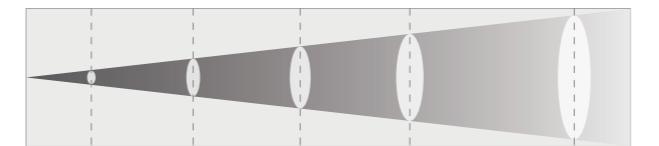

Color System

Rotating Gobo

Fixed Gobo

Framing Shutter

Animation

Beam angle 6°

Distance (m)	10	15	20	25	25
Luminance (Lux)	12300	5467	3075	1968	1367

Beam angle 51°