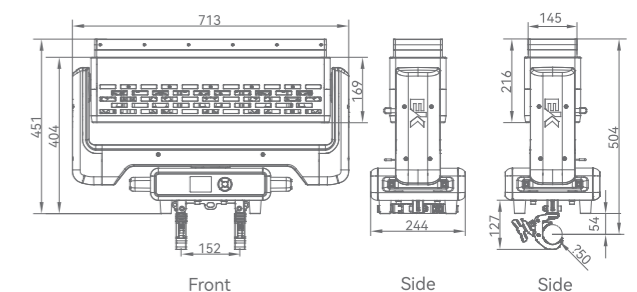

PHYSICAL

Dimension	713 x 244 x 451mm
Weight	27.1kg
Cooling	Low noise fan for forced air
Housing	Flame-retardant nylon + fiber
Accessory	Power Cable