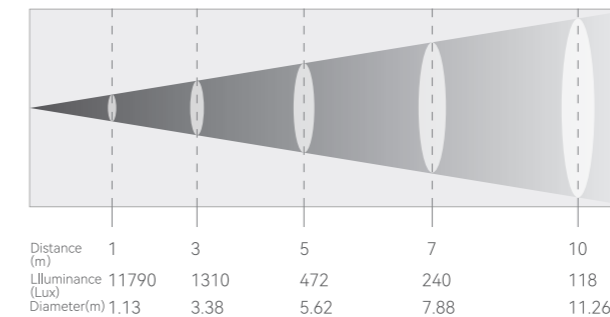

Use optional interlock brackets to achieve the below riggings

滚滚长江东逝水

Beam Angle 59°

PHOTOMETRICS	
Light Source	147W COB LED
Fixture Output	10600 lm
Color Temperature	2800K
CRI	CRI≥90
LED Life	20000 hrs
Beam Angle	59°
Field Angle	98°