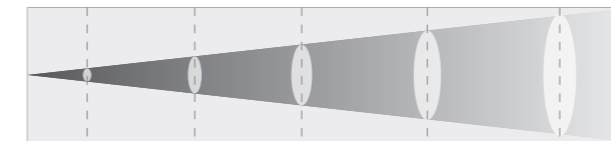

Distance (m)	1	3	5	7	10
Luminance (Lux)	158400	17200	6192	3232	1584

Beam Angle 24°