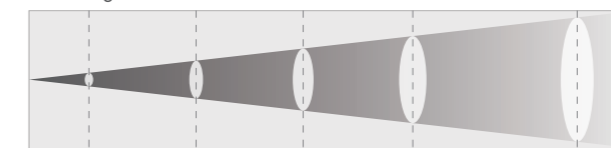

Color System

Rotating Gobo

Fixed Gobo

Frame Shutter

Animation

Beam Angle 3.3°

Distance (m)	5	10	15	20	25
Luminance (Lux)	158000	39500	17555	9875	6320

Beam Angle 52°