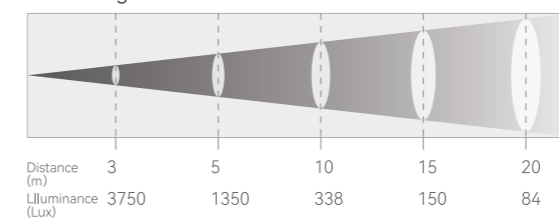

PHYSICAL	
Dimension	419 x 277x 510mm
Weight	20 kg
Cooling	Heat pipe cooling system with low noise fan
Accessories	Power cable

Color

Beam Angle 4°

Beam Angle 34°

EFFECT

DIAMONDBACK

LED BEAM STROBE WASH HYBRID BAR WITH TILT