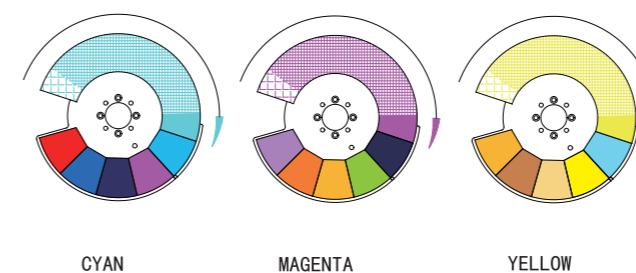

BILLY THE KID

比利小子

420W COMPACT OUTDOOR MOVING BEAM

IP66 · COMPACT · PUNCHY · CONCENTRATED

- 420W 6700K arc lamp
- 200mm front lens and 1.3° extremely narrow beam angle
- Staggering output up to 292500Lux @ 20M
- One color wheel(15+open) + one fixed gobo wheel(19+open)
- Dual indexable, combinable 8-f and 24-f prism
- Rapid, smooth pan/tilt movement with accurate positioning
- Rugged die-cast magnesium housing, IP66 protective rate
- Compact tour-grade construction, 263x455x703mm, 32kg

PHOTOMETRICS	
Light Source	MSD silver 420W LL, 6700K
Front Lens	200mm
Output	292500 lux @ 20 meters
CCT	6600K±500K
Lamp Life	3000hrs
Beam Angle	1.3°

KEY FEATURES	
Pan	540° (16bit resolution)
Tilt	270° (16bit resolution)
Color System	CMY+CTO 2700K+CTO 3200K+CTB+12 filters
Gobo System	1 fixed gobo wheel(19 + open)
Focus	Motorized focus
Frost	Frost glass lens
Strobe	0~9Hz
Dimming	0~100% variable
Prism	Bi-directional 8-facet and 24-facet prism

CONTROL	
Protocol	DMX512
DMX Channel	19CH
Data Connection	3pin(or 5pin) XLR In/Out for DMX linking up to 32pcs
Display	2.0-inchTFT display with manual-flip function

POWER	
Mains	100 - 240VAC, 50/60 Hz
Power Connection	PowerCon True One In+Out
Consumption	515W @ 230V
Power Factor	Power Factor

PHYSICAL	
IP Rating	IP66
Operating Tempt	0°C~45°C
Cooling	Heat pipe cooling system with low noise fan
Housing	Rugged die-cast magnesium housing
Dimension	263X455X703 mm
Weight	32kg
Accessory	Power Cable

COLOR

Fixed Gobo

Beam Angle 1.5°