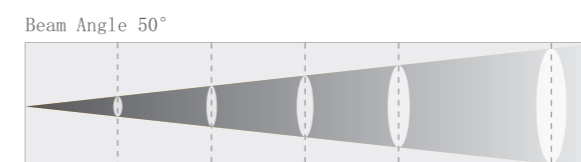

Distance (m)	1	3	5	7	10
Lluminance (Lux)	18050	2100	815	368	181

Distance (m)	1	3	5	7	10
Lluminance (Lux)	9030	1000	414	184	91