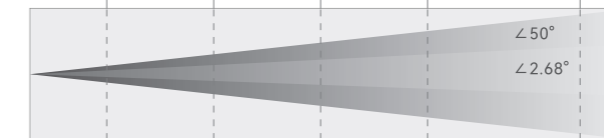

Spot Mode (27°)

Distance (m)	3	5	10	15	20
Lumiance (Lux)	24800	13140	3285	1460	821
Diameter(cm)	145	241	482	723	964

Beam Mode (2.68°)

Distance (m)	20	50	70	100	150
Lumiance (Lux)	39200	6272	3200	1560	696
Diameter(cm)	47	93	234	328	468

Beam Mode (50°)

Distance (m)	3	5	10	15	20
Lumiance (Lux)	4050	1458	364	161	91
Diameter(cm)	230	383	766	1149	1532

BEAM

High output and large aperture front lens for extremely narrow beam angle and parallel flat on-air beam; Stunning selections of built-in macros for colors, gobos and prism; Dazzling dynamic effect suitable for professional touring and production.