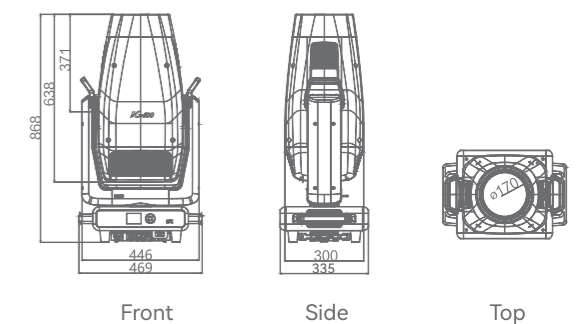

K_x→100⁺

HRI LED MOVING HEAD LIGHT

- 1500W CW+RGB LED engine(patented)
- Up to 30000 lumen output
- Linear CCT from 2700K to 6000K
- CRI:98,R9: 98; TM-30-15rg/rgf: 101, TLCI: 99
- Electronic +/- green~magenta HUE fine tuning(CCI)
- Consistent CCI throughout the whole dimming curve
- Electronic CTB fine adjustment
- 30KHz output for flicker-free video playback
- Dual 1° and 5° frost with linear adjustment

Color

Color

CMY

- +Electronic Hue
- +Electronic CTB
- +Electronic CTO

Roatating Gobo

Fixed Gobo

Framing Shutter Animation

Beam Angle 4.8°

Distance (m)	5	10	15	20	25
Lluminance(Lux)	2264	566	251	141	90
Diameter(cm)	445	890	1335	1780	2226

Beam Angle 48°

Distance (m)	5	10	15	20	25
Lluminance(Lux)	2264	566	251	141	90
Diameter(cm)	445	890	1335	1780	2226

PHOTOMETRICS	
Light Source	1500W CW+RGB LED engine(patented)
Fixture Output	30000Lm
CCT	linear 2700K~6000K variable
Color Rendition	CRI:98, R9:98
LED Life	20000hrs
Beam Angle	4.8°~48°

KEY FEATURES	
Pan	540° (16bit resolution)
Tilt	270° (16bit resolution)
Color System	CW+CMY+Hue+CTO/CTB+6 filters+open
Gobo System	1 rotating gobo wheel (6 + open) 1 fixed gobo wheel (7 + open)
Animation	Rotating animation wheel with variable speed
Framing System	±35° each blade individually controllable, 120° system rotation
Frost	1°/5° 0 ~ 100% linear adjustable
Strobe	1~30Hz
Dimming	4 dimming curves(Linear/Square/inverse-square/S-curve)+4 dimming modes
Prism	Indexable 4-facet prism with variable speed

CONTROL	
Protocol	DMX512 / RDM
DMX Channel	34CH/36CH
Data Connection	3pin+5pin DMX In/Out, linking up to 32pcs
Display	2.83-inch TFT display with gravity sensor

POWER	
Mains	100 - 240 VAC, 50/60 Hz
Power Connection	IP PowerCON True One In
Consumption	1760W @230V
Power Factor	0.98@230V
Operating Tempt	-10°C~45°C