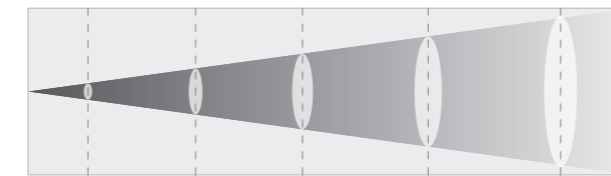

Distance (m)	1	3	5	7	10
Luminance (Lux)	58050	6450	2322	1184	580

Beam Angle 65°

Distance (m)	1	3	5	7	10
Luminance (Lux)	11430	1270	457	233	114