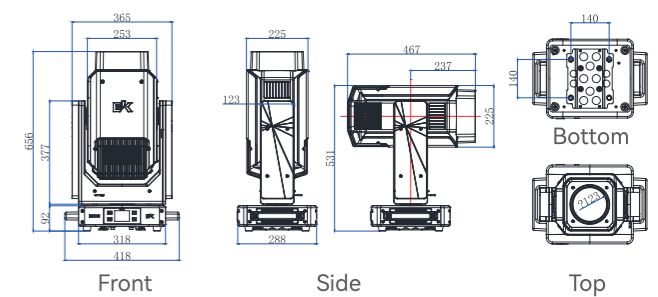

Distance (m)	3	5	10	15	20
Luminance (Lux)	1910	688	172	76	43

PHOTOMETRICS	
Light Source	650W 6-color LED engine
Output	14000LM
Color temperature	1800-10000K
CRI	≥97
R9	≥97
LED life	30000H
Beam angle	6° ~ 51°

KEY FEATURES	
PAN	540°(absolute positioning)
TILT	270°(absolute positioning)
Color System	RGBCAM+CMY+CTO+HUE
Gobo System	1*rotating gobo wheel (7+open) 1* fixed gobo wheel (7+open)
Animation	Animation wheel with variable speed
Framing System	single blade±35°, complete framing system rotatable ±60°
Frost	1°+5° linear 0% - 100% frost
Strobe	1~30Hz
Dimming	Linear/Square/In-verse square/S-curve+4 dimming mode(22bit)
Prism	Indexable 4 facet prism+4 linear prism with variable speed

CONTROL	
Protocol	DMX512/RDM/sACN/Artnet/Bluetooth/APP/NFC
DMX Channel	50CH/42CH/44CH
Data connection	3pin (or 5pin) XLR In/Out, linking up to 32pcs; RJ45 In/Out for ArtNet/sACN
Display	240RGB*320 2.8 inch TFT display

POWER	
Mains	100-240VAC 50/60Hz
Power connection	TrueCon In/Out in/out, linking up 2pcs
Consumption	230V@800W
Power Factor	230V@0.95
Operating Temperature	-10°C~45°C

PHYSICAL	
Size	418*656*288mm
Weight	27kg
Cooling	Heat pipe cooling system with low noise fan
Accessory	Omega bracket, power cable