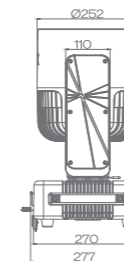

EC12

12*50W IP65 RGBW High Output LED Moving Wash Beam Wash Moving Head Light

- 12 x 50W RGBWW LED
- Up to 11100 lumens output
- Linear CCT: 2800K ~ 10000K
- Ultra-wide zoom range: 3.8° ~ 48°
- Exquisite color rendering: CRI > 93, R9 > 90
- RGBWW LED allows for creating saturated and pure color mixes
- Pixel-mappable LED control allows for two-layer foreground and background colors and effects
- Advanced calibration technology ensures high fidelity output and consistent color
- New ultra-linear 22-bit dimming guarantees smooth fades and flicker-free output
- Rapid, smooth, quiet pan/tilt rotation
- Rugged IP66 tour-graded construction for all-round protection for fixtures in any applications
- DMX512+Art-Net/sACN control
- NFC+Bluetooth+App integration enables seamless one-touch connection between palm-devices and fixtures for fixture setup, software upgrade, real-time error monitoring, and remote maintenance support

Color System

Beam Angle 3.8°

Distance (m)	5	10	15	20	25
Lluminance (Lux)	62000	15500	6889	3875	2480

Beam Angle 33°

Distance (m)	5	10	15	20	25
Lluminance (Lux)	1409.7	317	141	79	50

Side

PHOTOMETRICS

Light Source	12*50W RGBWW LED
Color Temperature	2800K-10000K
Lumen Output	Up to 11100LM
CRI	>93
Zoom Range	3.8°-48°
LED life	30000H

KEY FEATURES

PAN	540°
TILT	270°
Color System	RGBWW
Zoom	Beam angle 3.8°~33°, Field angle 5.4°~48°
Strobe	1-30HZ
Dimming	0-100% linear dimming, 22Bit

CONTROL

Protocol	DMX512/RDM/sACN/ArtNet/Bluetooth/APP/NFC
DMX Channel	16CH/34CH/31CH/60CH/82CH
Data Connections	3pin(or 5pin) XLR IN/OUT, linking up to 32pcs
Display	2.8 inch TFT display
Frequency	600Hz/1.2KHz/2KHz/4KHz/6KHz/25KHz
Built-in programs	Yes
Pixel Control	Single control

POWER