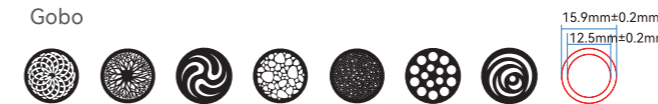

COMPACT OUTDOOR LED GOBO PROJECTOR

- Ultra-smooth dimming technology with 4 selectable dimming curves
- Extremely even spot with flawless field consistency
- 15°- 44°motorized zoom
- ultra-efficient proprietary optical system
- Color wheel+rotating gobo wheel for luscious effects
- Indestructible weather-proof IP65 construction