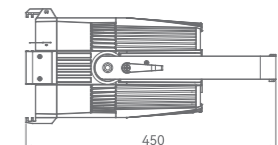

epar VW
INFINITI

Variable White COB LED PAR

- 150W RGBW LED par
- Variable white color temperature selection from 2800K ~ 6500K
- Ultra-linear dimming technology with 4 selectable dimming curves
- Detachable lenses for choice of medium or wide beam angles
- RGBW Chip On Board LED array produces brilliant colors and perfect whites
- Quiet operation suitable for studio use
- Flicker-free output with selectable PWM frequencies for worry-free video
- Double mounting bracket allows fixture to be flown or floor-mounted
- DMX and RDM control with optional W-DMX

Color

Beam Angle 24°

Distance (m)	1	3	5	7	10
Luminance (Lux)	26010	2890	1040	530	260
Diameter (cm)	43	128	213	298	425

Beam Angle 65°

Distance (m)	1	3	5	7	10
Luminance (Lux)	4410	490	176	90	45
Diameter (cm)	127	382	637	892	1274

PHOTOMETRICS

Light Source	150W RGBW LED
Luminous Flux	5700 lm (24°)
Illuminance	2900lux@ 3M (24°)
CRI	Ra≥ 90
CCT	2800K-6500K
Beam Angle	24° / 65°
Field Angle	41° / 99°

KEY FEATURES

Strobe	0-30 Hz
PWM Frequency	600 / 1200 / 2000 / 4000 / 6000 / 25000Hz
Dimming	4 dimming curves, 0~100% dimming

CONTROL

Protocol	DMX/RDM
DMX Channel	4CH / 6 CH / 10CH
Data Connection	3pin and 5pin XLR In/Out linking up to 32pcs
Display	1.3 inch LCD display with manual flipping

POWER

Mains	100 - 240 VAC, 50/60 Hz
Power Connections	PowerCon In/Out, linking up to 14pcs
Consumption	148W@230V, 152W@120V

PHYSICAL

Operating Temperature	-10°C~45°C
Cooling	Low noise fan for forced air
Housing	Die-cast aluminium, black finish
Dimension	450 x 316 x 208 mm
Weight	5.65kg
Accessory	65°interchangeable lens

top

Front

Side