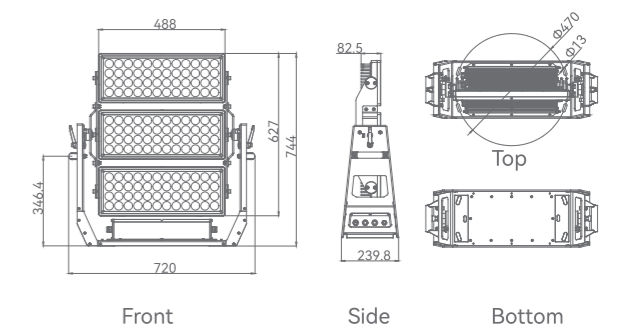

Color Ranger 144A

POWERFUL OUTDOOR LED WASH

- Designed for large scale and long throw wash
- Virtual color wheel and white color temperature
- presets from 1800 ~ 8000K
- Exquisite color rendition, Ra≥92, R9≥92
- Ultra-smooth 16-bit dimming technology for flawless color mixing
- 8 zone independent control of horizontal sections
- Indestructible diecast body and tempered glass front panel
- DMX, RDM and W-DMX(optional) control

Color

Beam Angle 15°, 25°, 45°

15°					
Distance (m)	3	5	10	15	20
Luminance (Lux)	84500	30420	7605	3380	1901
Diameter(m)	0.68	1.13	2.27	3.41	4.57

25°					
Distance (m)	3	5	10	15	20
Luminance (Lux)	42800	15408	3852	1712	963
Diameter(m)	1.09	1.82	3.65	5.48	7.3

45°					
Distance (m)	3	5	10	15	20
Luminance (Lux)	8610	3099	775	344	193
Diameter(m)	2.31	3.84	7.69	11.53	15.38

PHOTOMETRICS	
Light Source	1500W RGBW 4-in-1 LED
Output	70800lm @ 15°, 69000lm @ 25°, 57000lm @ 45°
CCT	1800K~8000K
CRI	Ra≥92, R9≥92
Available Optics	8°, 15°, 25°, 45°

KEY FEATURES	
Tilt	180°(manual)
Color System	RGBW
Strobe	0~30Hz
Dimmer	4 dimming curves, 0~100% variable

CONTROL	
Protocol	DMX512 /RDM
DMXChannel	4CH/8CH-1/8CH-2/13CH
Data Connection	IP XLR In/Out for DMX

POWER	
Mains	100 - 240 VAC, 50/60 Hz
Power Connection	IP Power In/Out
Consumption	1515W@230V
Power Factor	0.98@120V

PHYSICAL	
IP Rating	IP66
Operating Temperature	-20°C~45°C
Cooling	Passive
Housing	Die-cast magnesium
Dimension	720 x744x 240mm
Weight	36.1kg