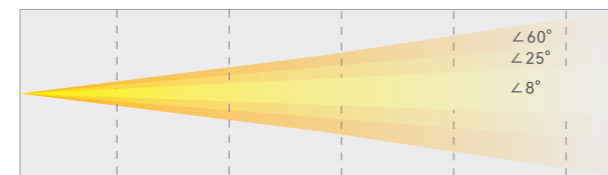

Beam Angle 8°、25°、60°

8°					
Distance (m)	1	3	5	7	10
Illuminance (Lux)	26010	2890	1040	530	260
Diameter(m)	0.13	0.38	0.63	0.88	1.26

25°					
Distance (m)	1	3	5	7	10
Illuminance (Lux)	7200	800	288	147	72
Diameter(m)	7.28	2.186	3.644	5.102	7.288

60°					
Distance (m)	1	3	5	7	10
Illuminance (Lux)	2520	280	101	51	25
Diameter(m)	0.95	2.84	4.73	6.62	9.46