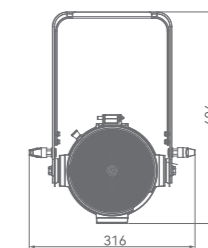

epar VW
INFINITI

Variable White COB LED PAR

- 150W RGBW LED par
- Variable white color temperature selection from 2800K ~ 6500K
- Ultra-linear dimming technology with 4 selectable dimming curves
- Detachable lenses for choice of medium or wide beam angles
- RGBW Chip On Board LED array produces brilliant colors and perfect whites
- Quiet operation suitable for studio use
- Flicker-free output with selectable PWM frequencies for worry-free video
- Double mounting bracket allows fixture to be flown or floor-mounted
- DMX and RDM control with optional W-DMX

Color

Beam Angle 24°

Distance (m)	1	3	5	7	10
Luminance (Lux)	26010	2890	1040	530	260
Diameter (cm)	43	128	213	298	425

Beam Angle 65°

Distance (m)	1	3	5	7	10
Luminance (Lux)	4410	490	176	90	45
Diameter (cm)	127	382	637	892	1274

PHOTOMETRICS

Light Source	150W RGBW LED
Luminous Flux	5700 lm (24°)
Illuminance	2900lux@ 3M (24°)
CRI	Ra≥ 90
CCT	2800K-6500K
Beam Angle	24° / 65°
Field Angle	41° / 99°

KEY FEATURES

Strobe	0-30 Hz
PWM Frequency	600 / 1200 / 2000 / 4000 / 6000 / 25000Hz
Dimming	4 dimming curves, 0~100% dimming

CONTROL

Protocol	DMX/RDM
DMX Channel	4CH / 6 CH / 10CH
Data Connection	3pin and 5pin XLR In/Out linking up to 32pcs
Display	1.3 inch LCD display with manual flipping

POWER

Mains	100 - 240 VAC, 50/60 Hz
Power Connections	PowerCon In/Out, linking up to 14pcs
Consumption	148W@230V, 152W@120V

PHYSICAL

Operating Temperature	-10°C~45°C
Cooling	Low noise fan for forced air
Housing	Die-cast aluminium, black finish
Dimension	450 x 316 x 208 mm
Weight	5.65kg
Accessory	65°interchangeable lens

top

Front

Side