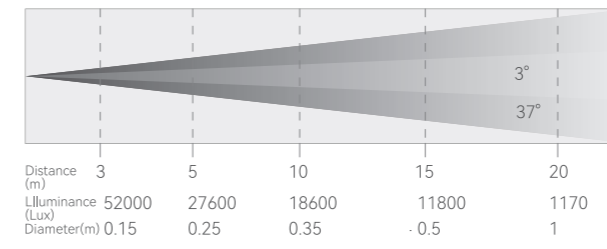

Beam Angle 3°

Beam Angle 37°

Beam Angle 70°

PHOTOMETRICS

Light Source	Front: 420W RGBW LEDs for main beam/wash cells; 280W WW+CW LEDs for two strobe strips; Rear: 700W RGBW LEDs
Fixture Output	18000lm(instant)
Output	Output:52000lux @ 3 meters (3°)
CCT	2800K ~ 8000K
LED Life	20000 hrs
Beam Angle	Front: 3° ~ 37°; rear: 70°
Field Angle	Front: 4° ~ 51°; rear: 124°