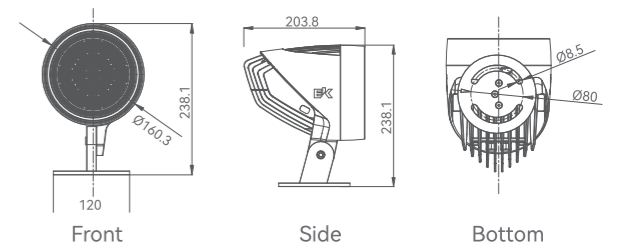

Distance (m)	3	5	10	15	20
Illuminance (Lux)	1705	613	153	67.65	38.33
Diameter(m)	1.12	1.87	3.75	5.63	8.45

PHOTOMETRICS	
Light Source	60W RGBW LED
Output	2660lm(25°)
Lux	980Lux@3M (25°)
CCT	2200K~8000K
Color Rendition	Ra≥92, R9≥92
Beam Angle	25°
Available optics	6°、15°、25°、40°

KEY FEATURES	
Pan	120°(manual)
Tilt	80°(manual)
Color System	RGBW/CMY/CTO
Strobe	0~30Hz
Dimmer	4 dimming curves, 0~100% variable

CONTROL	
Protocol	DMX512/RDM
DMX Channel	4CH / 8CH
Data Connection	IP 4pin XLR for DMX, linking up to 25pcs

POWER	
Mains	100 – 240 VAC, 50/60 Hz
Power Connection	IP Power In/Out
Consumption	60W@230V
Power Factor	0.96@230V

PHYSICAL	
IP Rating	IP66
Operating Temperature	-10°C~45°C
Cooling	Convection
Housing	Die-case magnesium
Dimension	203 x 160 x 238 mm
Weight	4kg