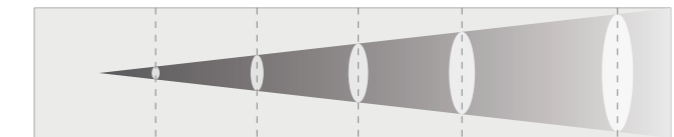

Distance (m)	5	10	15	20	25
3200K/CRI97 (Lux)	52000	13000	5778	3250	2080
5600K/CRI97 (Lux)	64300	16075	7144	4019	2572
ALL(Lux)	77700	19425	8633	4856	3108

Beam Angle 54°

Distance (m)	5	10	15	20	25
3200K/CRI97 (Lux)	885	221	98	55	35
5600K/CRI97 (Lux)	1112	278	124	70	44
ALL(Lux)	1320	330	147	83	53

PHOTOMETRICS

Light Source	1000W 6-color LED engine
Output	Up to 21000LM
Color temperature	1800-10000K
CRI	> 97
R9	> 97
LED Life	30000H
Beam Angle	5.4° ~ 54°

KEY FEATURES

PAN	540°
TILT	270°
Color System	R, G, B, C, A, M+color wheel(5+open)
Gobo System1	Rotating gobo wheel 1(6 gobos+open)
Gobo System2	Rotating gobo wheel 2(6 gobos+open)
Animation	Animation wheel with variable speed
Framing System	Single blade ±35°, rotatable±60°
Frost	1°+5° 0 ~ 100% linear frost
Strobe	1~30Hz
Dimming	0~100% linear dimming,4 dimming curves,22Bit
Prism	Bi-directional indexable 4-f round and 4-f linear prism

CONTROL

Protocol	DMX512/RDM/sACN/Artnet/Bluetooth/APP/NFC
DMX Channel	50CH/42CH/44CH
Data Connection	3pin (or 5pin) XLR in/out, linking up to 32pcs
Display	2.8 inch TFT display

POWER

Mains	100-240VAC 50/60Hz
Power Connection	TrueCon In/Out in/out,linking up to 2pcs@230V
Consumption	1350W/230V
Power Factor	0.95 /230V
Ambient	-10°C~45°C

PHYSICAL

Dimension	464*308*764mm(Foldable-Clamp)
Weight	34kg
Cooling	Heat pipe and low noise IP fan
Accessories	Omega Bracket, Power Cable