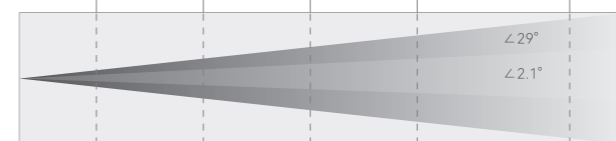

PHYSICAL

Dimension	429*270*648.5mm
Weight	27.8Kg
IP Rating	IP66
Cooling System	Low noise IP fan
Housing	Diecast magnesium with matte black finish

480W MOVING HYBRID WITH CMY

- True beam, spot and wash hybrid with no compromise in each mode
- Equipped with PHILIPS 480W 6500K HID lamp
- Stunning output of up to 20000lux @ 50 meters
- Three-wheel CMY color mixing system (CMY + 15 filters)
- Dual gobo wheel (19 fixed gobo + 8 interchangeable rotating gobo)
- Flawless brightness and color consistency from spot center to edge
- Dual 4- and 8-facet prism can be combinable to create interesting looks of gobo
- Rich features in a lightweight and compact package
- DMX and RDM control

Color

Roatating Gobo

Fixed Gobo

Beam Mode (2.1°)

Distance (m)	20	50	70	100	150
Lluminance (Lux)	130000	20800	10612	5200	2311
Diameter(cm)	72	180	252	360	540

Beam Mode (29°)

Distance (m)	3	5	7	10	15
Lluminance (Lux)	46900	16884	8614	4221	1876
Diameter(cm)	158	63	368	526	790

Spot Mode (2.2°)

Distance (m)	20	50	70	100	150
Lluminance (Lux)	31600	5056	2579	1264	562
Diameter(cm)	77	192	269	385	577

Spot Mode (42°)

Distance (m)	3	5	7	10	15
Lluminance (Lux)	5800	2088	1065	522	232
Diameter(cm)	229	381	534	763	1145