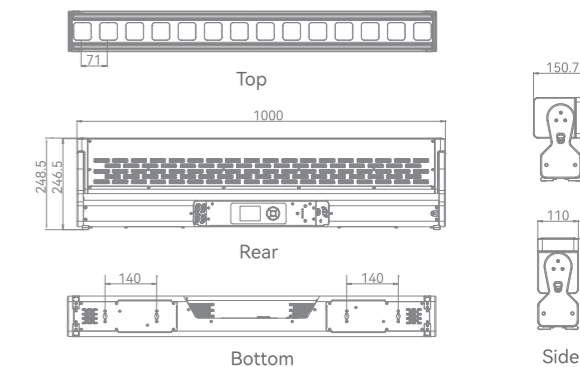

PHYSICAL

Dimension	1000 x 110 x 248.5 mm
Weight	20.3kg
Cooling	Low noise fan for forced air
Accessory	Power Cable