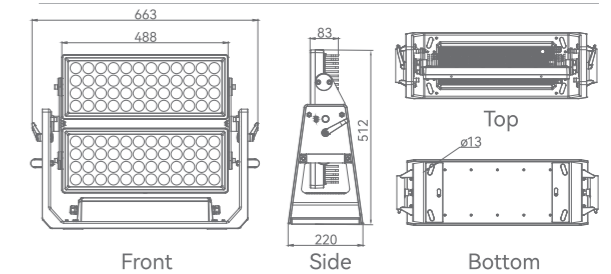

15°					
Distance (m)	1	3	5	7	10
Illuminance (Lux)	539100	59900	21564	11002	5391
Diameter(m)	0.25	0.76	1.27	1.77	2.53

25°					
Distance (m)	1	3	5	7	10
Illuminance (Lux)	270000	30000	10800	5510.2	2700
Diameter(m)	0.39	1.16	1.94	2.71	3.87

45°					
Distance (m)	1	3	5	7	10
Illuminance (Lux)	55890	6210	2235.6	1140.6	558.9
Diameter(m)	0.76	2.28	3.8	5.32	7.6

PHOTOMETRICS	
Light Source	960W 3200K RGBW LED
Output	50000lm
CCT	1800K~8000K
CRI	Ra≥90, R9≥90
Available Optics	8°, 15°, 25°, 45°

KEY FEATURES	
Tilt	180°(manual)
Color System	RGBW+CMY
Pixel Mapping	8x12
Strobe	0~30Hz
Dimmer	4 dimming curves, 0~100% variable

CONTROL	
Protocol	DMX512 /RDM
DMXChannel	4CH/5CH/7CH/9CH/11CH/11CH2/ 13CH/15CH/16CH/21CH/32CH
Data Connection	IP XLR In/Out for DMX linking up to 25pcs

POWER	
Mains	100 - 240 VAC, 50/60 Hz
Power Connection	IP Power In/Out, linking up to 2pcs
Consumption	996W@230V, 1035W@120V
Power Factor	0.93@230V, 0.99@120V

PHYSICAL	
IP Rating	IP66
Operating Temperature	-20°C~45°C
Cooling	Passive
Housing	Die-cast magnesium
Dimension	663 x220x 512mm
Weight	26kg