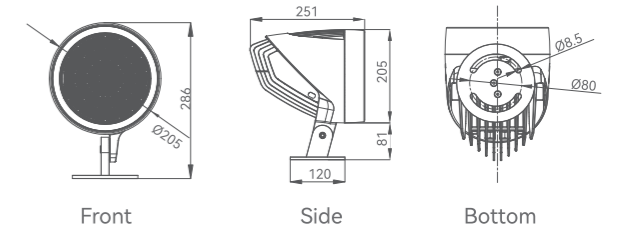

15°					
Distance (m)	3	5	10	15	20
Illuminance (Lux)	4400	1584	396	176	99
Diameter(m)	0.83	1.39	2.79	4.18	5.58

25°					
Distance (m)	3	5	10	15	20
Illuminance (Lux)	1800	648	162	72	40
Diameter(m)	1.3	2.16	4.33	6.5	8.66

PHOTOMETRICS	
Light Source	100 W RGBW LED
Output	7000lm (15°)
Lux	4400lux @ 3M(15°)
CCT	1800K~8000K
Color Rendition	Ra≥92, R9≥92
Beam Angle	15°、25°
Available optics	6°、15°、25°、40°

KEY FEATURES	
Pan	120°(manual)
Tilt	116°(manual)
Color System	RGBW/CMY/CTO
Strobe	0~30Hz
Dimmer	4 dimming curves, 0~100% variable

CONTROL	
Protocol	DMX512/RDM
DMX Channel	4CH / 8CH
Data Connection	IP 4pin XLR for DMX ,linking up to 25pcs

POWER	
Mains	100 – 240 VAC, 50/60 Hz
Power Connection	IP Power In/Out
Consumption	100W@230V
Power Factor	0.96@230V

PHYSICAL	
IP Rating	IP66
Operating Temperature	-10°C~45°C
Cooling	Convection
Housing	Magnesium alloy
Dimension	251 x 205 x 286 mm
Weight	5.3kg