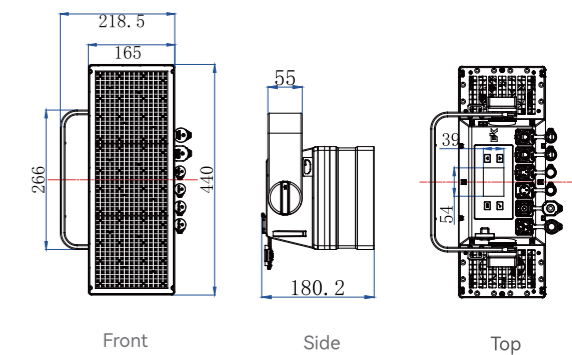

PHYSICAL

Size	440*180.2*218.5mm
Weight	9.5Kg
IP rating	IP66
Cooling	Aluminum alloy heat sink with low noise fan
Housing	Magnesium alloy, matte black finish