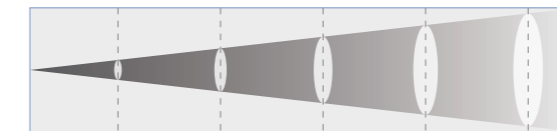

Beam Angle 3.8°

Distance (m)	5	10	15	20	25
Lluminance (Lux)	62000	15500	6889	3875	2480