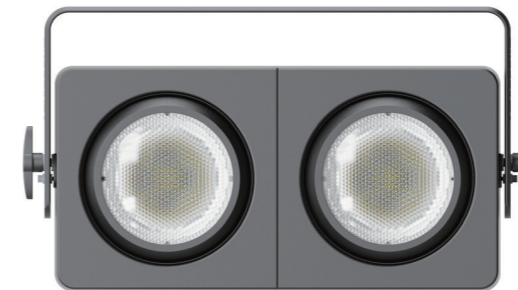

- RGBA + WW LED color mixing system to deliver full range color
- 2800~10000K variable color temperature
- Emulated "red shift" to reproduce the classic incandescent effect
- Flicker-free output with selectable PWM frequency for worry-free video
- Rugged touring-grade design
- Onboard marcos make for easy programming of stunning effects
- DMX 512 and RDM control

PHOTOMETRICS	
Light Source	147W RGBA+WW LED
Output	6020lm, 590lux @ 3M(full on)
Color Temperature	2800~10000K
Color Rendering	Ra ≥90, R9≥90
TM-30-15rg/f	W:99/83
TLCI	W:67
Beam Angle	59.3°
Field Angle	100°
LED Life	Over 20K hrs

KEY FEATURES	
Tilt	360°(manual)
Color Mixing	RGBA
Strobe	0~30Hz
Dimming	4 dimming curves
PMW Frequency	600Hz/1200Hz/2000Hz/4000Hz/6000Hz/25KHz

CONTROL	
Protocol	DMX512, RDM
Data Connections	5pin (or 3pin) XLR for DMX
DMX Channel	1CH/5CH/7CH/10ch1/10ch2/12CH/13CH/15CH/28CH
Onboard Menu	LCD with display flip function

POWER	
Mains	100~240VAC, 50 ~ 60Hz
Power Connections	Seetronic PowerCon In/Out
Consumption	122W@230V
Power Factor	0.94 @230V
Ambient Tempt.	0 ~ 40°

PHYSICAL	
Housing	Die-cast aluminium with matte black finishing
Cooling	Passive
IP Rating	IP28
Dimension	415*93.7*231.7mm
Weight	3.6kg