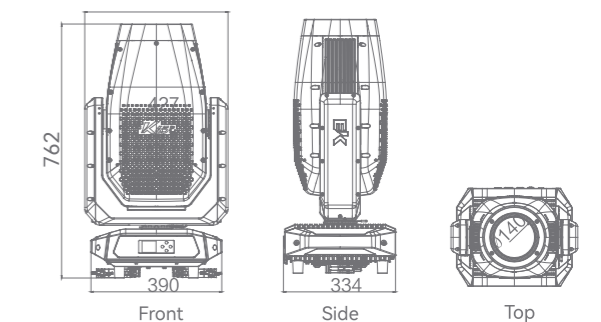

PHOTOMETRICS	
Light Source	1000W 7300K LED engine
Fixture Output	34000lm (HP)
Color Temperature	2500K- 6000K
CRI	CRI≥96,R9:93(HR)
TM-30-15-rg/rf	95/69
TLCI	45
LED Life	30000hrs
Beam Angle	5°~50°

KEY FEATURES	
Pan	540°
Tilt	270°
Color System	CW + CMY + CTO + 6 color filters + open
Roatating Gobo	1 rotating gobo wheel (7 + open)
Fixed Gobo	1 fixed gobo wheel (8 + open)
Animation	1 animation wheel with variable speed
Framing System	4 independent blades with +/- 35° rangeand +/-60°system rotation
Iris	Motorized iris with 15 leaves, 15~100% linear adjustment
Frost	1° linear soft edge frost with 0~100% adjustment
Strobe	1~30Hz
Dimming	4 dimming modes
Prism	Bi-directional 4-facet prism with variable speed

CONTROL	
Protocol	DMX / RDM
Data connections	XLR DMX In/Out, linking up to 32pcs
DMX Channel	33ch
Display	2.83inches TFT display

POWER	
Mains	100 - 240 VAC, 50/60 Hz
Power connections	PowerCON True One In
Consumption	1295W/230V
Power Factor	0.96/230V

PHYSICAL	
Cooling	Low noise waterproof fan with heat pipe
Dimension	390 x 330 x 762 mm
Weight	38.5kg
IP Rating	IP66
Ambient	-10°C~45°C
Housing	Magnesium alloy, matte black finish