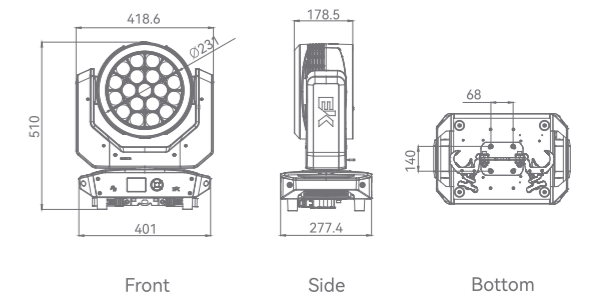

PHYSICAL	
Dimension	419 x 277x 510mm
Weight	20 kg
Cooling	Heat pipe cooling system with low noise fan
Accessories	Power cable

Color

Beam Angle 4°

Beam Angle 34°

EFFECT

DIAMONDBACK

LED BEAM STROBE WASH HYBRID BAR WITH TILT