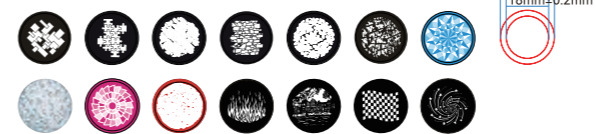

Color

Roatating Gobo