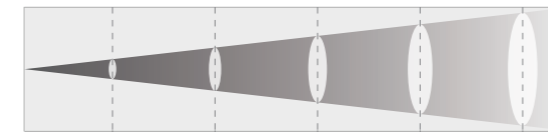

Color System

Beam Angle 3.5°

Distance (m)	5	7	10	15	20
Illuminance (Lux)	40000	20400	10000	4444	2500

Beam Angle 33.8°

Distance (m)	5	7	10	15	20
Illuminance (Lux)	950	488	238	106	59

Front

Side

Top