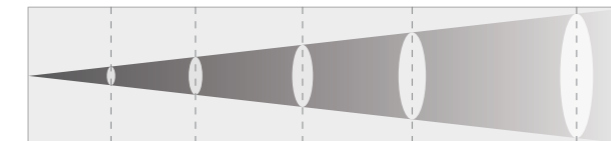

Color

Roatating Gobo

Fixed Gobo

Framing Shutter

Animation

Beam Angle 5°

Distance (m)	5	10	15	20	30
Llluminance (Lux)	90000	22500	10000	5625	2500
Diameter(m)	0.43	0.87	1.3	1.74	2.58

Beam Angle 50°