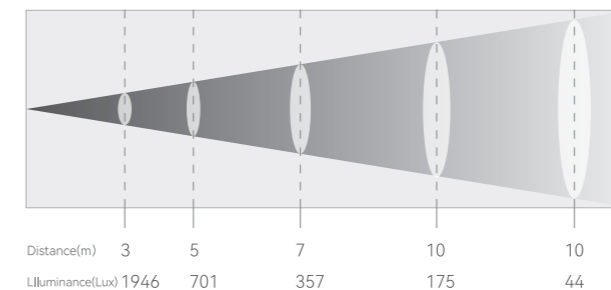

Color System

Beam Angle 117°