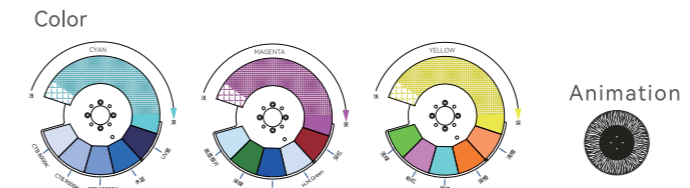

Spot Mode (27°)

Distance (m)	3	5	10	15	20
Lumiance (Lux)	24800	13140	3285	1460	821
Diameter(cm)	145	241	482	723	964

Beam Mode (2.68°)

Distance (m)	20	50	70	100	150
Lumiance (Lux)	39200	6272	3200	1560	696
Diameter(cm)	47	93	234	328	468

Beam Mode (50°)

Distance (m)	3	5	10	15	20
Lumiance (Lux)	4050	1458	364	161	91
Diameter(cm)	230	383	766	1149	1532

BEAM

High output and large aperture front lens for extremely narrow beam angle and parallel flat on-air beam; Stunning selections of built-in macros for colors, gobos and prism; Dazzling dynamic effect suitable for professional touring and production.