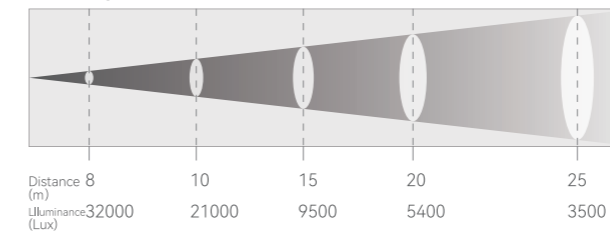

Beam Angle 3.3°