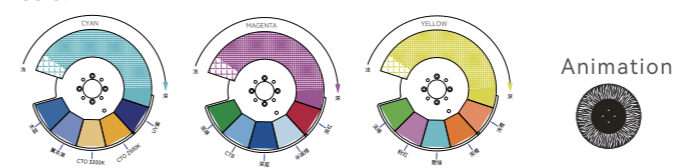

PHYSICAL

Dimension	429*270*648.5mm
Weight	27.8Kg
IP Rating	IP66
Cooling System	Low noise IP fan
Housing	Diecast magnesium with matte black finish

480W MOVING HYBRID WITH CMY

- True beam, spot and wash hybrid with no compromise in each mode
- Equipped with PHILIPS 480W 6500K HID lamp
- Stunning output of up to 20000lux @ 50 meters
- Three-wheel CMY color mixing system (CMY + 15 filters)
- Dual gobo wheel (19 fixed gobo + 8 interchangeable rotating gobo)
- Flawless brightness and color consistency from spot center to edge
- Dual 4- and 8-facet prism can be combinable to create interesting looks of gobo
- Rich features in a lightweight and compact package
- DMX and RDM control

Color

Roatating Gobo

Fixed Gobo

Beam Mode (2.1°)

Distance (m)	20	50	70	100	150
Lluminance (Lux)	130000	20800	10612	5200	2311
Diameter(cm)	72	180	252	360	540

Beam Mode (29°)

Distance (m)	3	5	7	10	15
Lluminance (Lux)	46900	16884	8614	4221	1876
Diameter(cm)	158	63	368	526	790