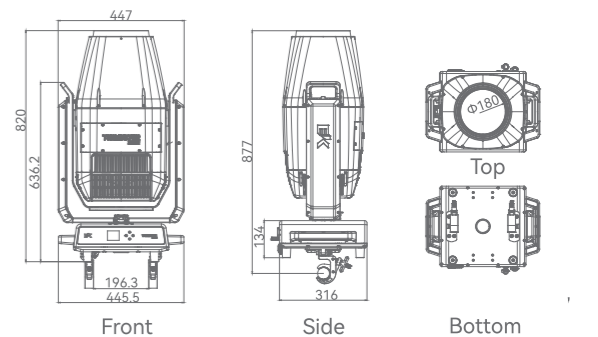

PHYSICAL

Dimension	429*270*661mm(Integrated-Foldable-Clamp)
Weight	29.3kg
IP Rating	IP66
Cooling	Heat pipe and low noise IP fan
Accessories	Omega Bracket, Power Cable

正视图

侧视图

顶视图

K_x→100⁺

HRI LED MOVING HEAD LIGHT

PHYSICAL

Operating Tempt	-20°C~45°C
Cooling	Waterproof noiseless fan
Housing	Die-cast magnesium with matte black finish
Dimension	447 x 322 x 820 mm
Weight	34.5 kg
IP Rating	IP66

Spot Mode (1.68°)

Distance (m)	20	50	70	100	150
Lumiance (Lux)	190000	30400	15510	7600	3377
Diameter(cm)	59	147	206	295	442